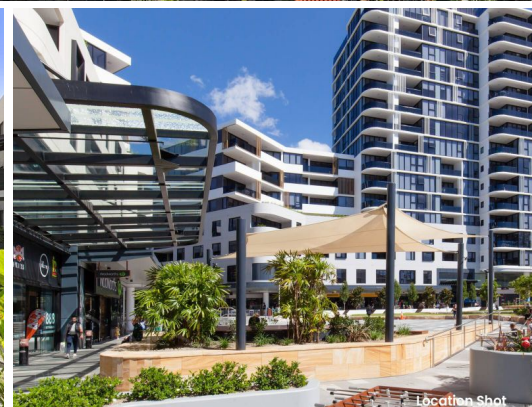

Facilities Shot

Location Shot

Location Shot

1031/17 Howard Avenue Dee Why, NSW

### Contemporary apartment living at the 'Lighthouse' building

This exquisite two bedroom apartment in the 'Lighthouse' building is situated in the heart of Dee Why's shopping precinct and offers resort-style living.