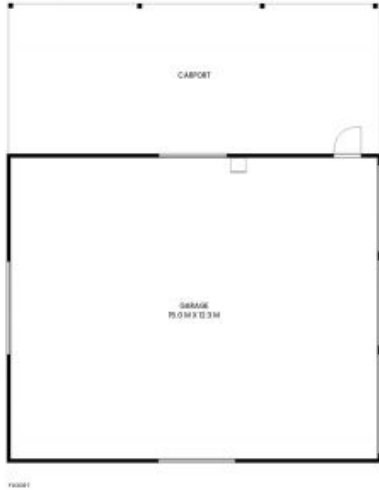

Price: \$2,400,000

Scott Wall

0413 965 616

Kaela Wall

0434 726 944

INTERNAL: 191sqm
EXTERNAL: 592sqm

PLEASE NOTE: These Floorplan + Site Plans have been generated for marketing purposes and are to be used as a guide only. While all care is taken, no guarantee can be given in respect of accuracy, sizes and dimensions are approximate, actual may vary.