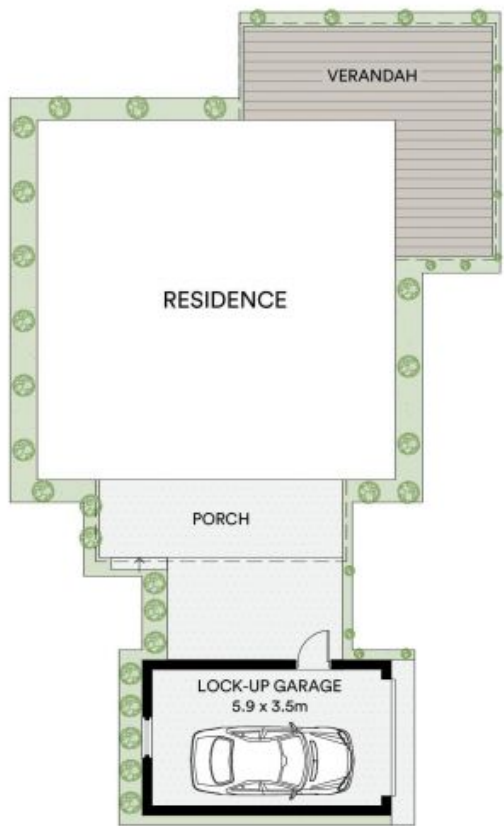

M

64 Kingfisher Circuit Cams Wharf, NSW

3 

2 

1 

**Peace and tranquility**

Set within the popular water front Raffertys Resort with its plethora of leisure facilities, sits this stunning free-standing home. Privately nestled among the treetops for the ultimate peace and tranquillity with wrap around verandah and just steps to the lake, it's been impeccably renovated with ultra-stylish interiors and enviable finishes.

Price:

Sold

**Tammy Hawkins**

0412 028 418

**Tammy Hawkins**

0412 028 418

GROUND FLOOR

FIRST FLOOR

EXTERNAL AREA : 109 M<sup>2</sup>  
LAND AREA : 194 M<sup>2</sup>