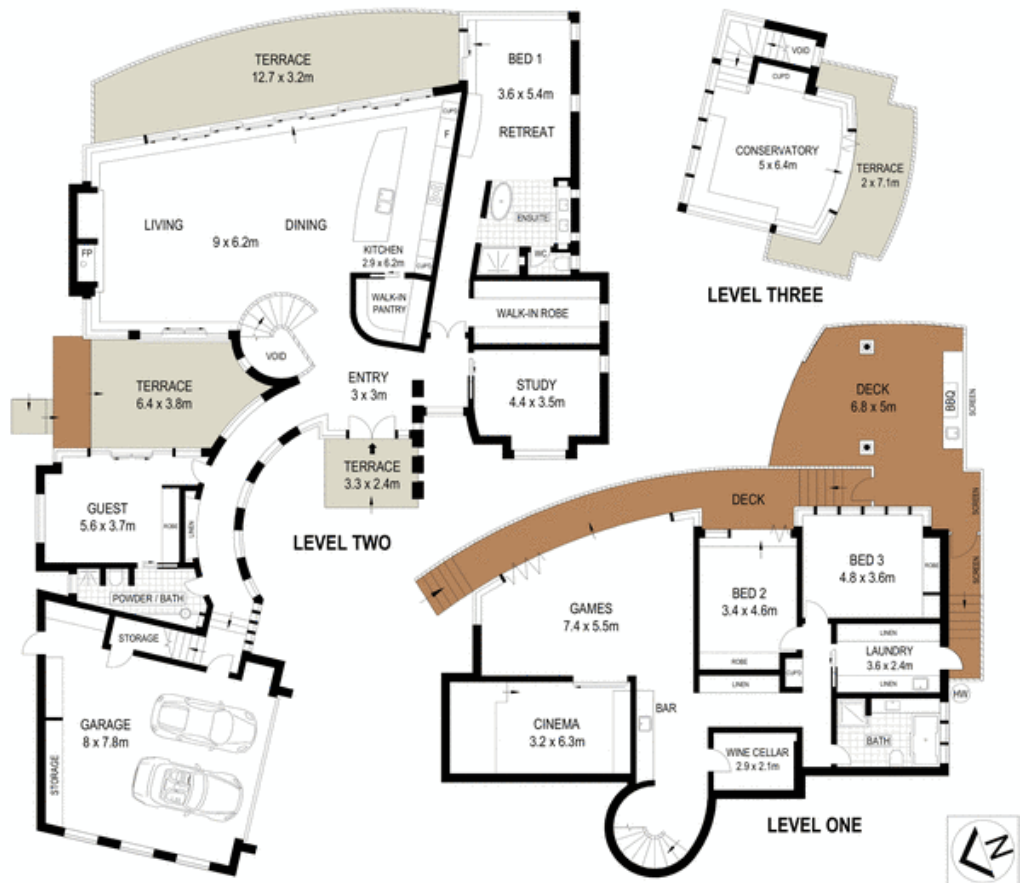

20 Gynea Way Nelson Bay, NSW

4 

3 

2 

Cutting edge designer home with exceptional views

Price:

Auction, price guide on request

Tammy Hawkins

0412 028 418

SITE PLAN (NOT TO SCALE)

0 1 2 3 4 5

Scale in metres. Indicative only. Dimensions are approximate. All information contained herein is gathered from sources we believe to be reliable. However we cannot guarantee its accuracy and interested persons should rely on their own enquiries

20 Gynea Way, Nelson Bay

McGrath