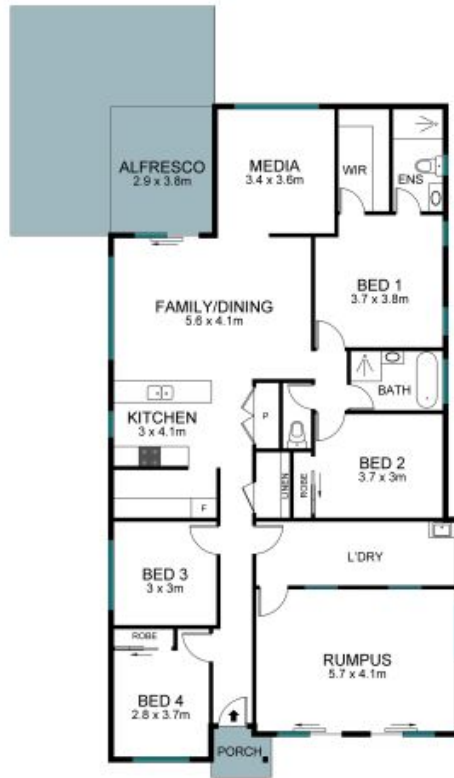

170 Harold Circuit Verges Creek, NSW 4 2 2

### Welcome to 170 Harold Circuit, Verges Creek!

Why go through the stress of building when you can have it all right here right now! This beautiful 4-year-old home is just waiting for its next family to enjoy modern living in its elegance.

**Price:** \$925,000  
**Council Rates:** \$2,447.74/year (approx)

**Josh Wicks**  
0448 637 509

170 Harold Circuit  
Verges Creek

The site plan and floor plan are not to scale; measurement are indicative in meters. Bushes and trees are placed for illustration purposes. Plans should not be relied on. Interested parties should make and rely on their own inquiries. All other information provided has been collected from reliable sources but cannot be guaranteed for accuracy.