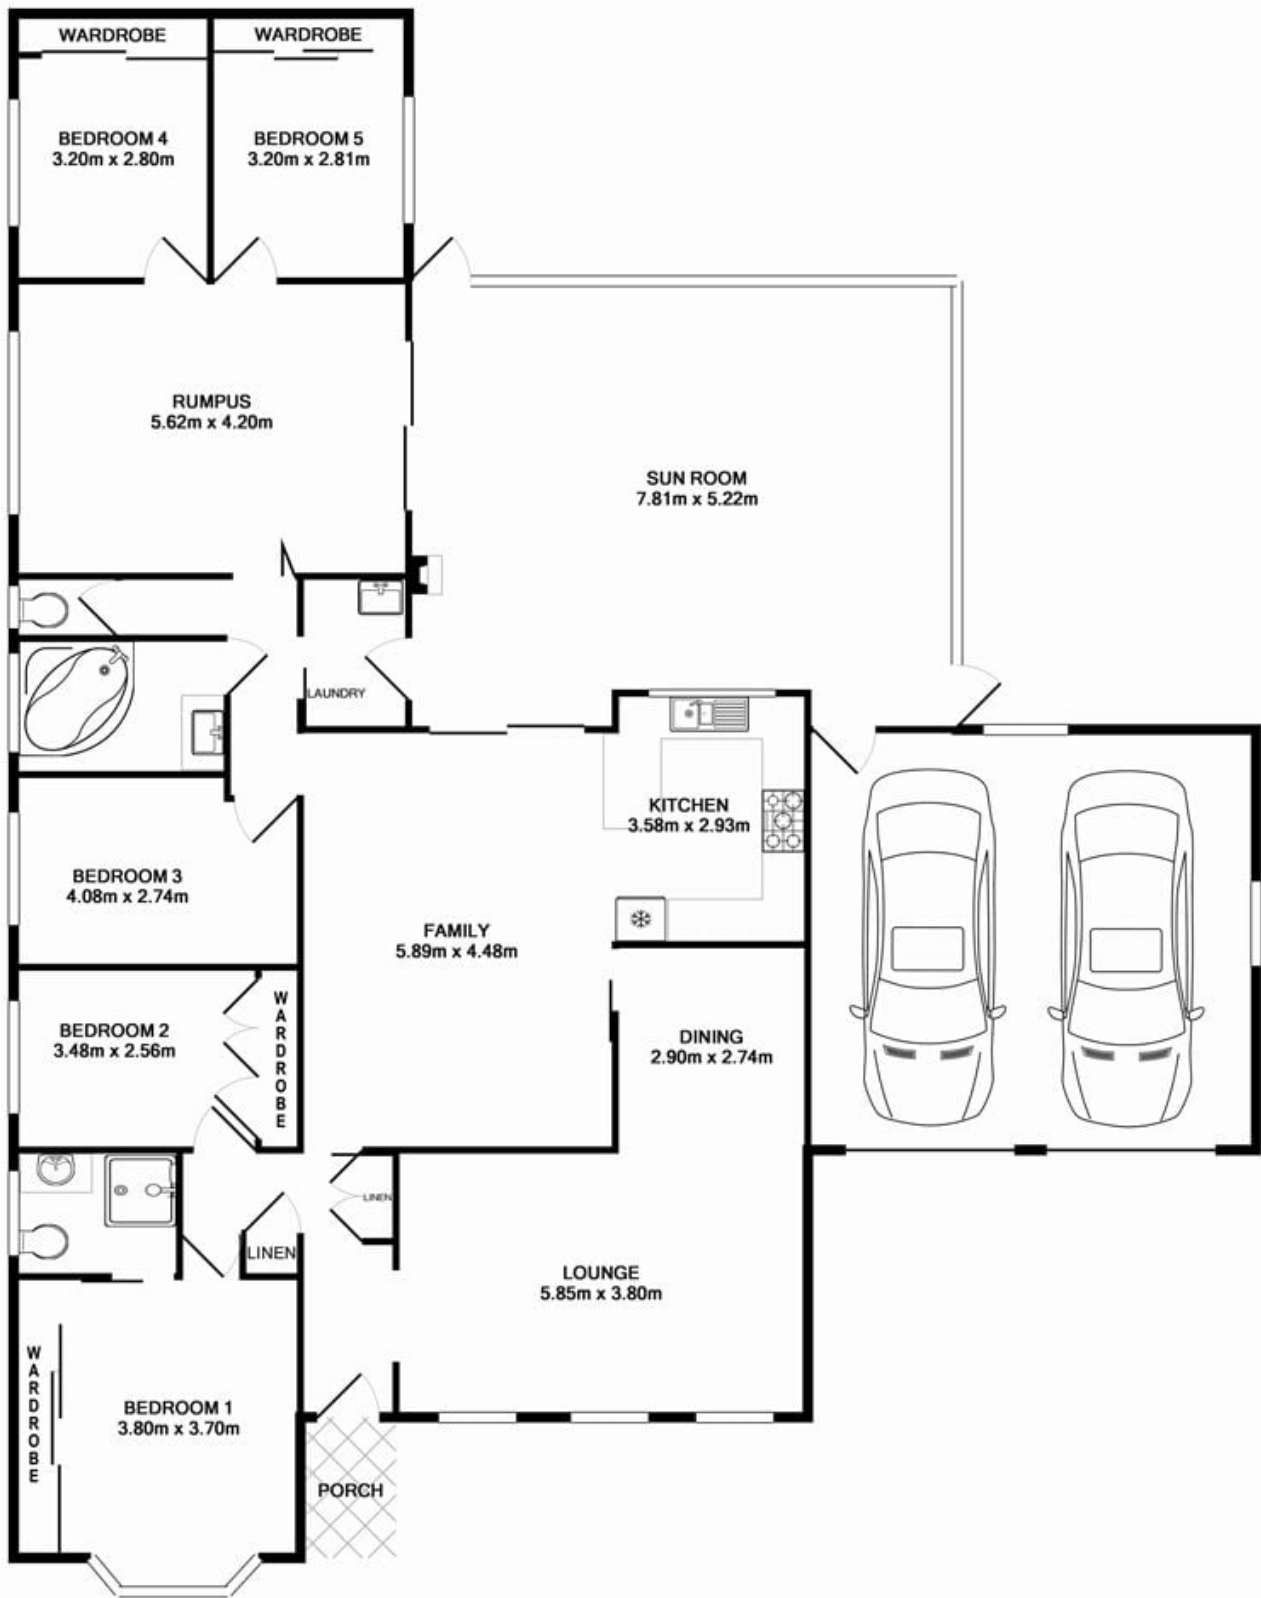

12 Park Street Ingleburn, NSW

5 

2 

4 

SOLD BY MANFRED HARLE - \$752,000

Price:

Offers above \$690,000

Stone Real Estate

(02) 4625 0201

Macarthur

Campbelltown

Measurements are approximate. Not to Scale. For illustrative purposes only.