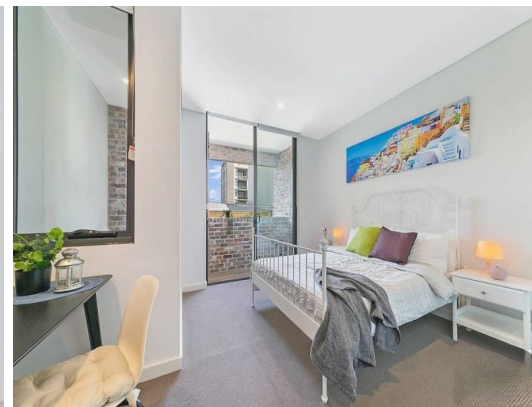

STONE

3X/13 Mentmore Avenue Rosebery, NSW

Discover this exceptional fully furnished 2-bedroom townhouse-style unit in Rosebery-an unrivaled opportunity for luxurious living.

Apply Online to <https://t-app.com.au/stonemaroubra>