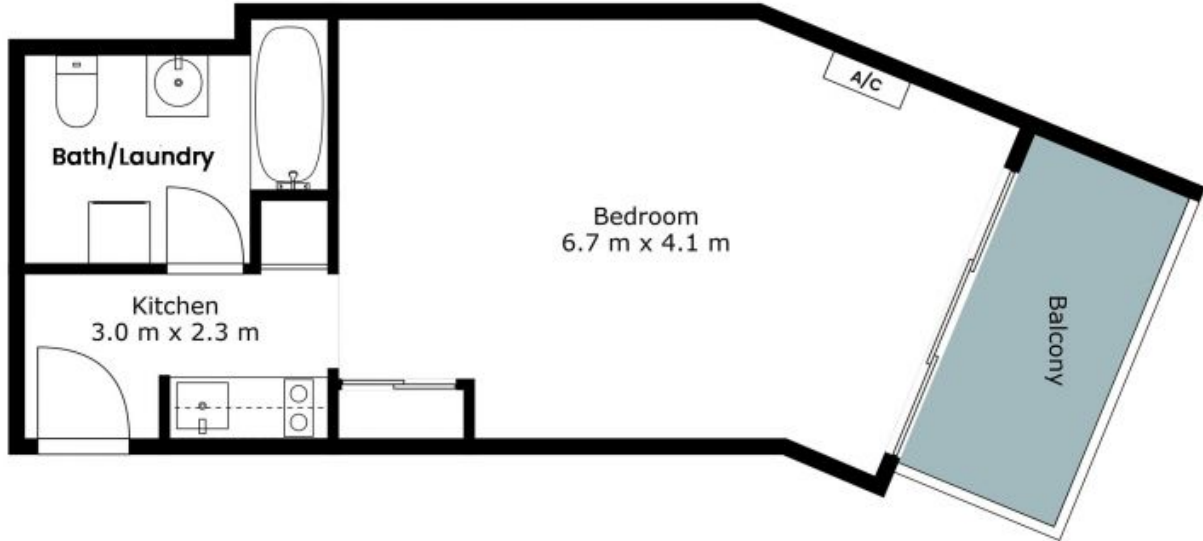

501/89-95 The Entrance Road The Entrance, NSW

Serene Coastal Escape

Experience luxury coastal living in this exclusive studio at Oaks Resort, The Entrance. Boasting panoramic ocean, channel, and beach views, it's stylishly appointed. Just steps from vibrant cafes, shops, and the water's edge, it's ideal for permanent living or weekend escapes.

Price: \$320,000

Jasmine Heggs

0481 149 942

The site plan and floor plan are not to scale; measurements are indicative and in metres. Bushes and trees are placed for illustration purposes. Plans should not be relied on. Interested parties should make and rely on their own enquiries. All other information provided has been collected from reliable sources but cannot be guaranteed for accuracy.