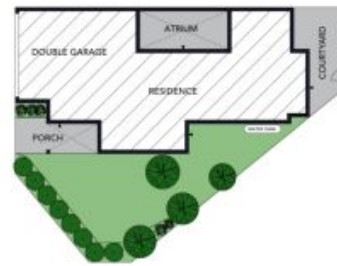

0421 882 541

1 Bertone Close
Fairy Meadow

1st Floor

Ground Floor

The floor plan is not to scale; measurements are indicative and in metres. All features included in this 3D plan are for inspiration purposes only. This is not an exact replica of the property or the position of exterior elements. Plans should not be relied on. Interested parties should make and rely on their own enquiries.

1 Bertone Close
Fairy Meadow

STONE

1st Floor

Ground Floor

The site plan and floor plan are not to scale; measurements are indicative and in metres. Bushes and trees are placed for illustration purposes. Plans should not be relied on. Interested parties should make and rely on their own enquiries. All other information provided has been collected from reliable sources but cannot be guaranteed for accuracy.