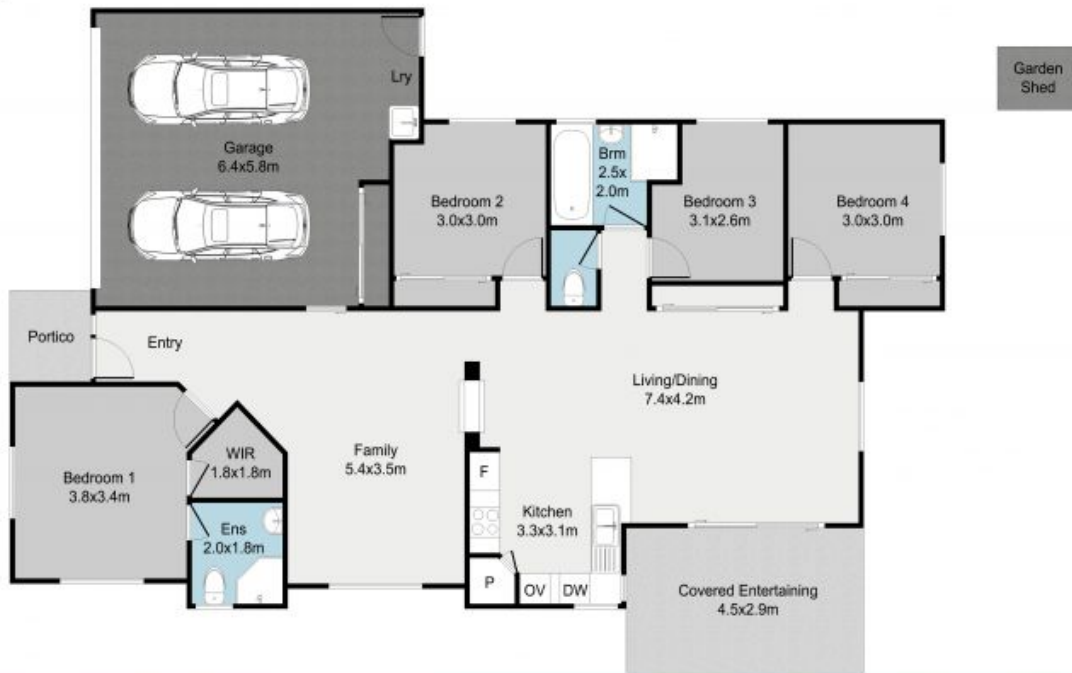

12 Tamborine Circuit, Kallangur

APPROX SQM
Internal: 160 SQM
External: 17 SQM