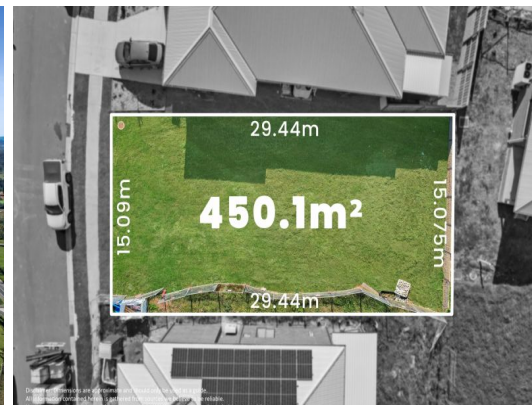

1. Menangle Park Country Club  
 2. Trackside Club Menangle  
 3. Menangle Park Train Station

20 Pierro Street Menangle Park, NSW

Registered 450.1? block in Thriving Menangle Park Estate

Price: \$640,000

An opportunity awaits in the sought-after Menangle Park estate. This generous 450.1m<sup>2</sup> parcel of land offers the perfect canvas to bring your dream home to life, combining peaceful semi-rural living with the convenience of nearby city amenities.