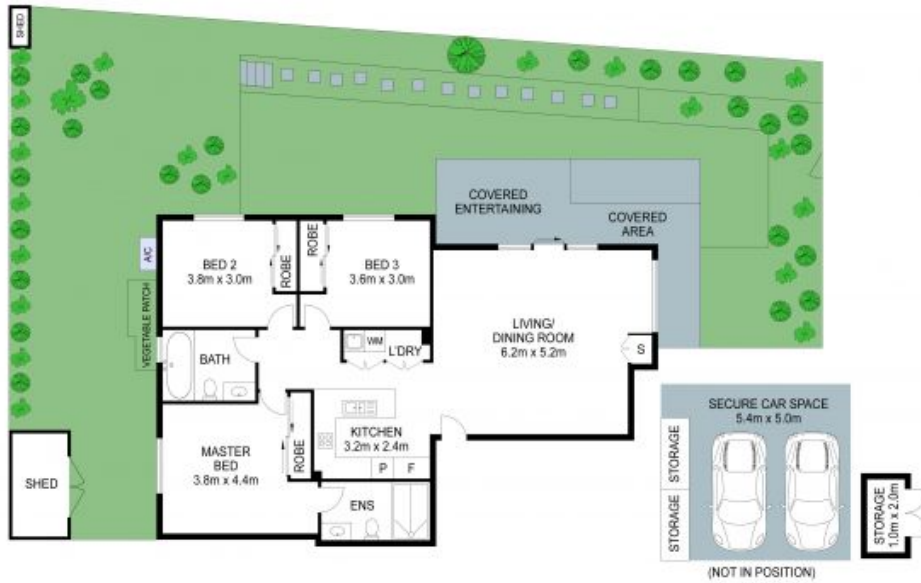

0425 286 668

Wenjie Luo

0433 971 007

G1/39 Moffatts Drive, Dundas Valley

3 2 2

THIS IS AN ARTIST'S IMPRESSION - ALL DIMENSIONS, LAYOUTS AND TREES ARE APPROXIMATE
ALL INTERESTED PARTIES SHOULD MAKE AND RELY ON THEIR OWN ENQUIRIES