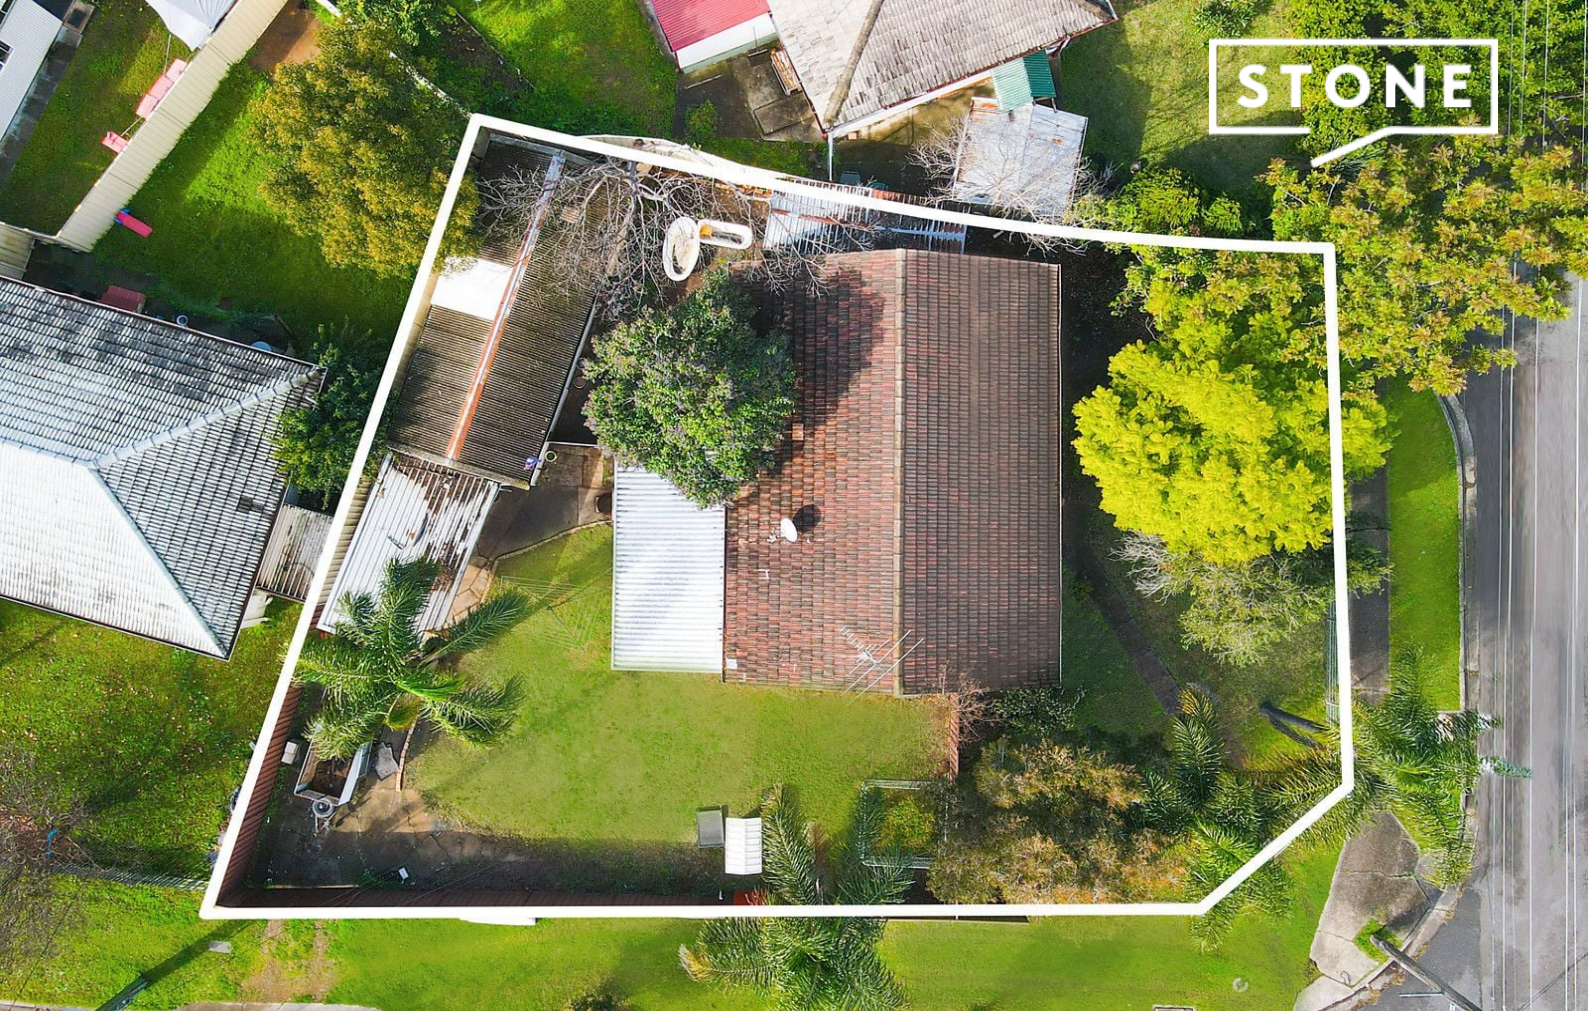

STONE

65 Gabo Crescent Sadleir, NSW

3 1 1

### Sold by McGrath Estate Agents Liverpool

Low maintenance and neatly kept, this single storey home is ideal for the astute investor or family looking to personalise. Set over a corner block enjoying due northern light, it offers the cafs, shops and attractions at Miller Central just down the road.