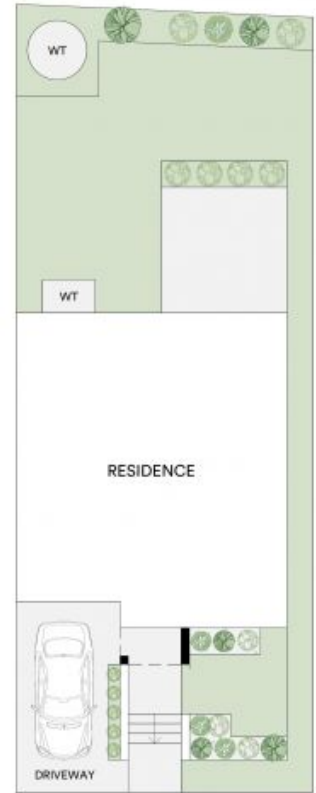

14 Aristida Circuit Mount Annan, NSW

3 2 2

Sold by McGrath Estate Agents Liverpool

Embracing a sun filled rear north east aspect, this immaculately presented residence offers a delightfully comfortable environment for family living. Its footsteps away from Lake Yandelora and its walking trails, while in the catchment for a selection of reputable schools.

Glen Craigie

0401 529 930

Glen Craigie

0401 529 930

GROUND FLOOR

FIRST FLOOR

ARISTIDA CIRCUIT

INTERNAL AREA : 134 M²
LAND AREA : 213 M²