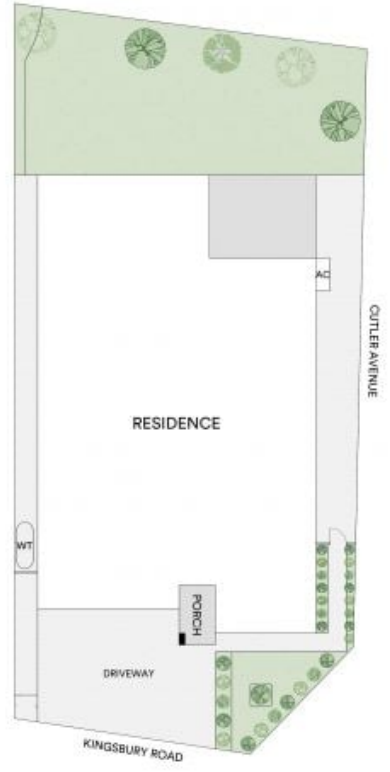

All information contained in this document is from sources we believe to be accurate, however we cannot guarantee its accuracy. Interested persons should make and rely on their own enquiries in relation to measurements, dimensions, layout, furniture and descriptions.