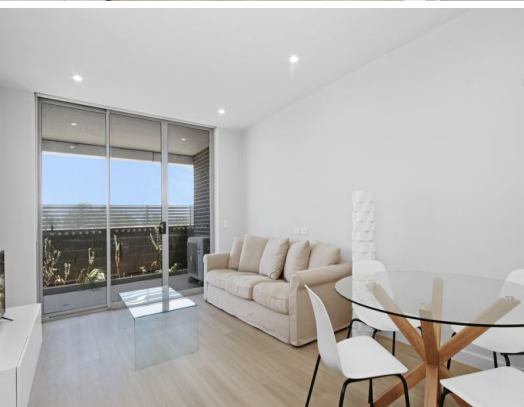

STONE

18/50 Jacqui Avenue Schofields, NSW

Stunning modern apartment

Conveniently located in the heart of Schofields is this stunning modern apartment boasting quality finishes. Walking distance to Schofields Station, Tallawong Metro, Schofields Village and convenient to Catholic College.