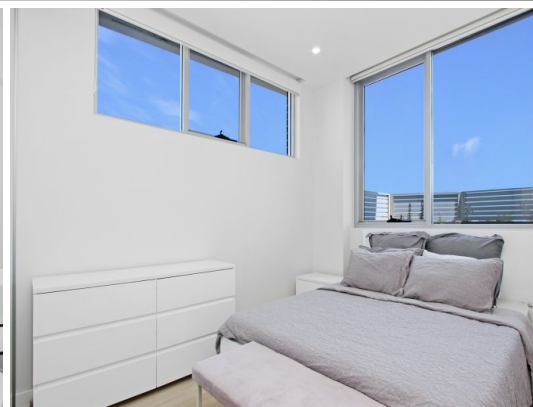

STONE

18/50 Jacqui Avenue Schofields, NSW

Stunning modern apartment

Conveniently located in the heart of Schofields is this stunning modern apartment boasting quality finishes. Walking distance to Schofields Station, Tallawong Metro, Schofields Village and convenient to Catholic College.