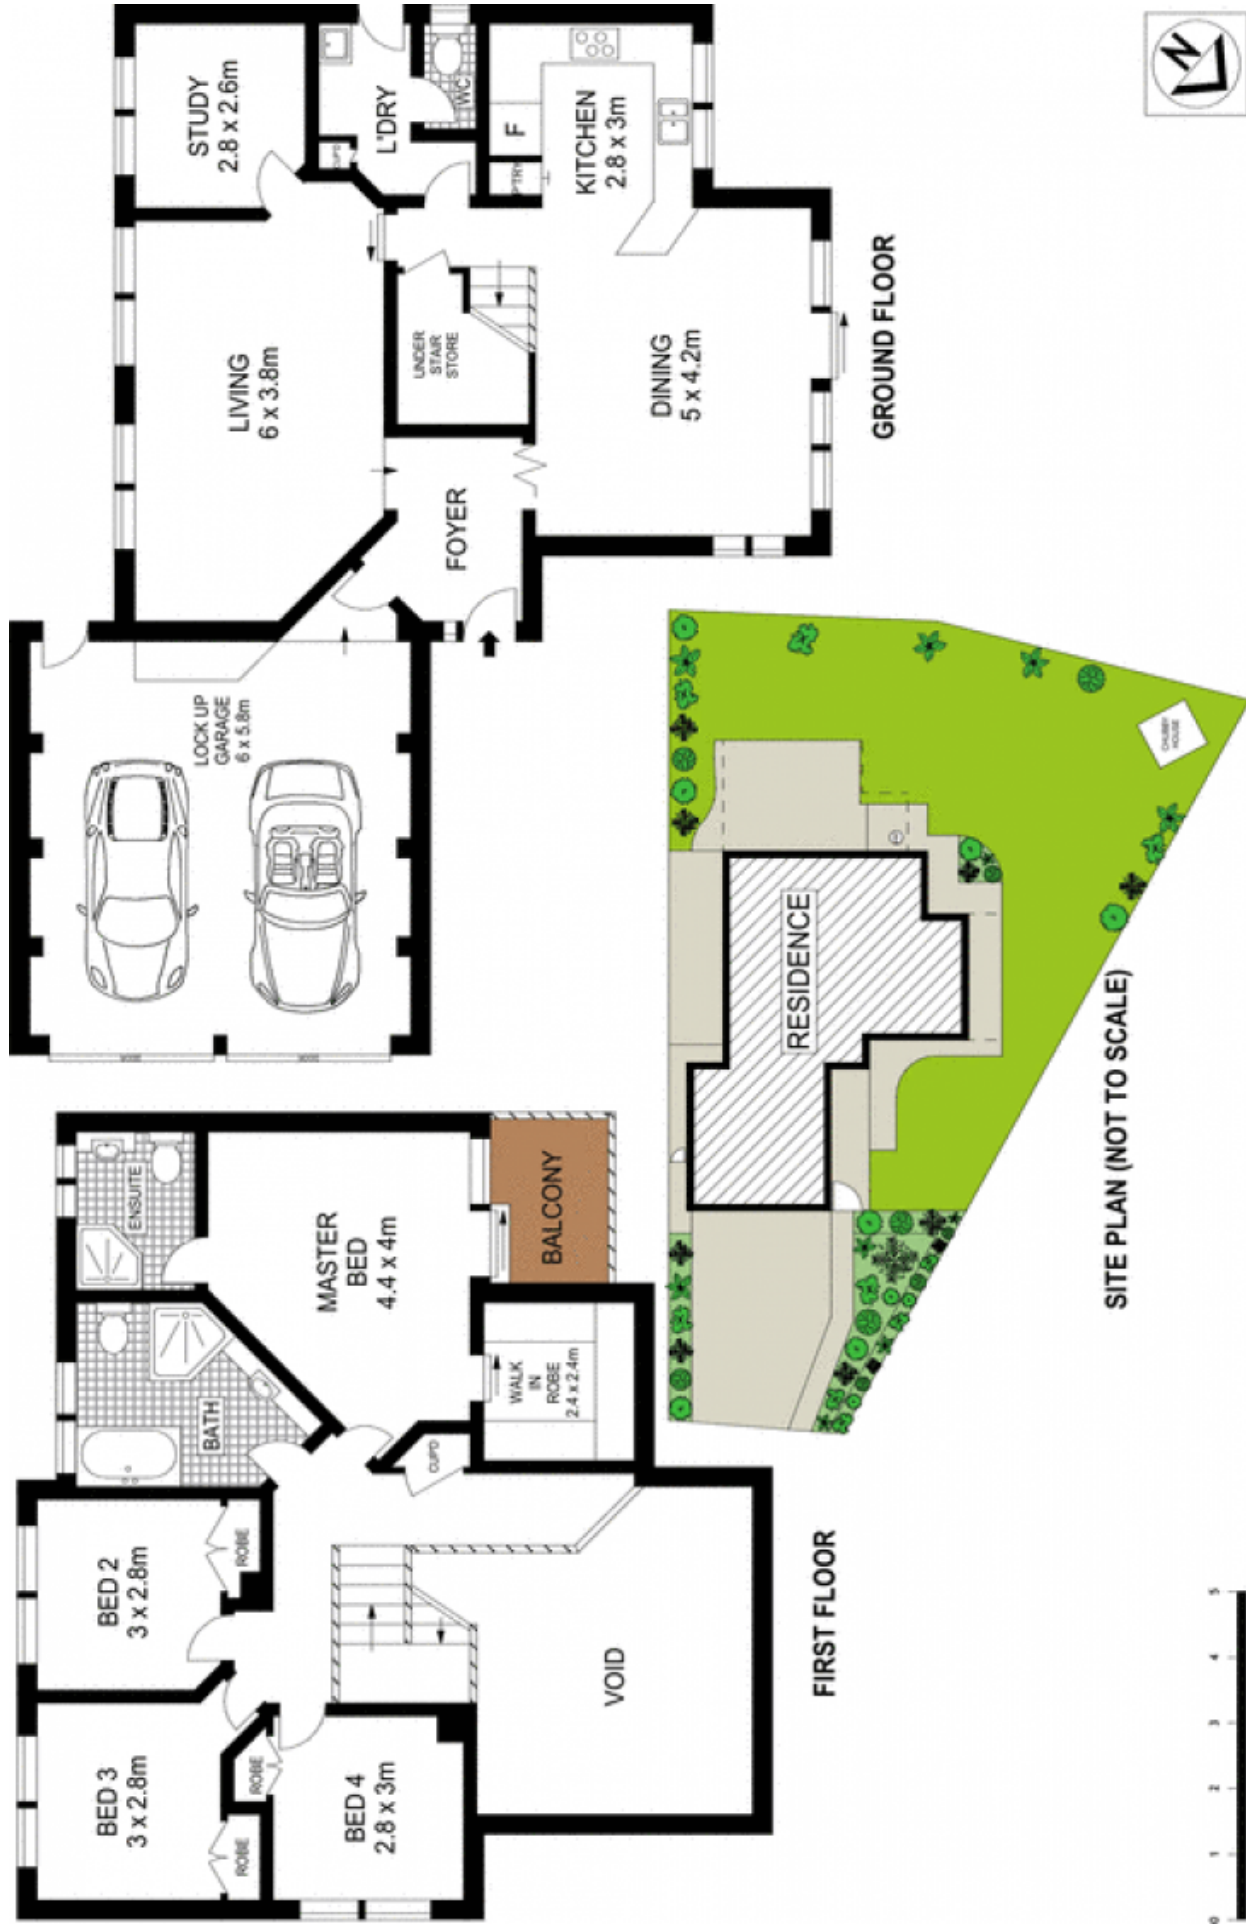

7 Norm Close, Greenfield Park

McGrath