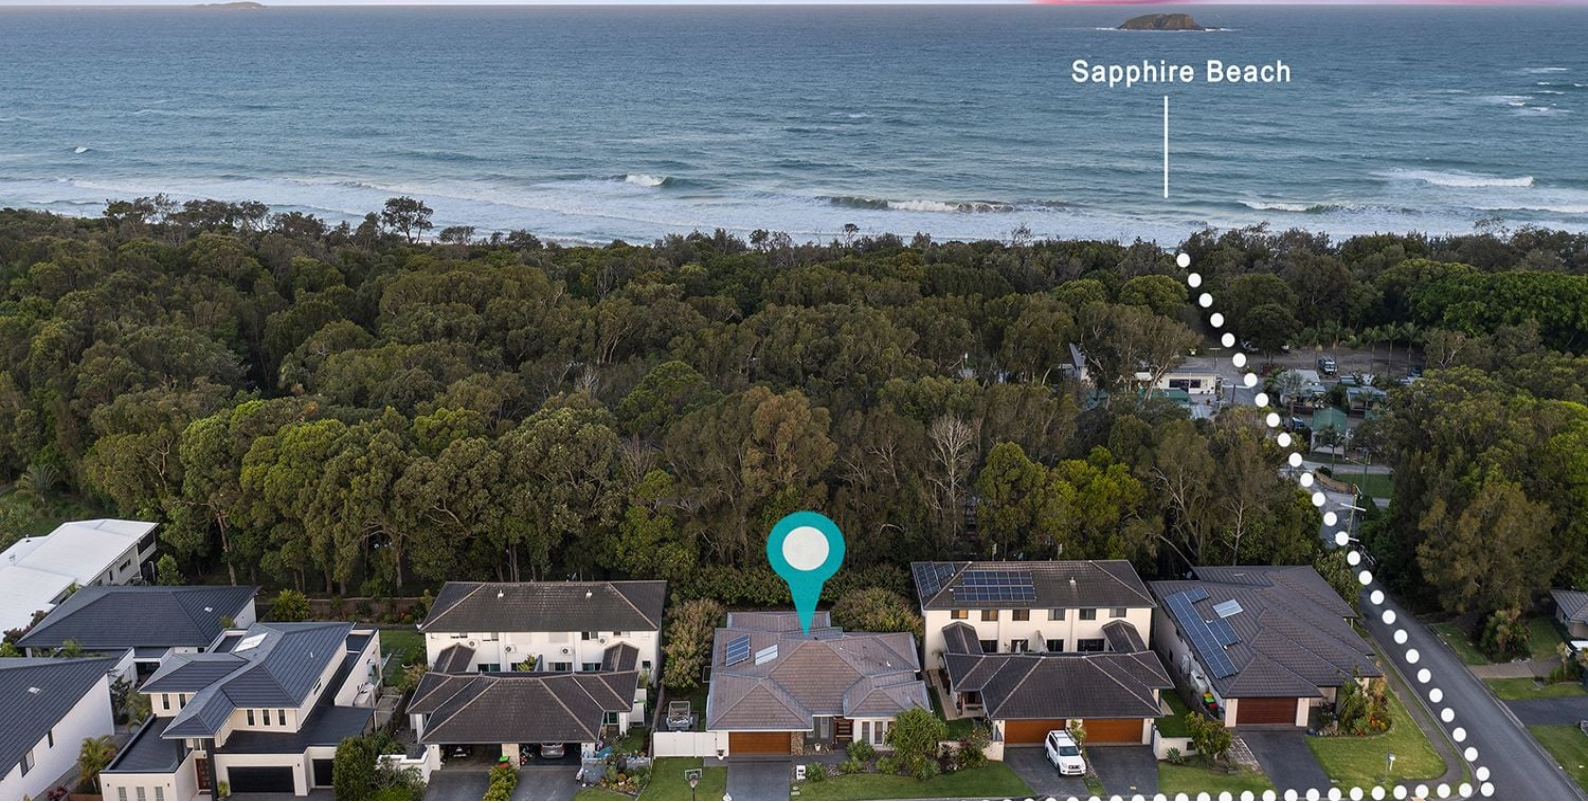

3 Mins to Beach

STONE

Apply Now! Scan this QR code with your phone or enter the following into your browser: <https://t-app.com.au/stoneoffsharbour>

17 San Simeon Circuit Sapphire Beach, NSW

Luxury Coastal Living ? Only 120m to Sapphire Beach!

Situated in one of Sapphire Beach's most scenic and sought-after locations, just 120 metres from the stunning coastline, this exceptional 4-bedroom family home offers the ultimate coastal lifestyle with space, style, and comfort.