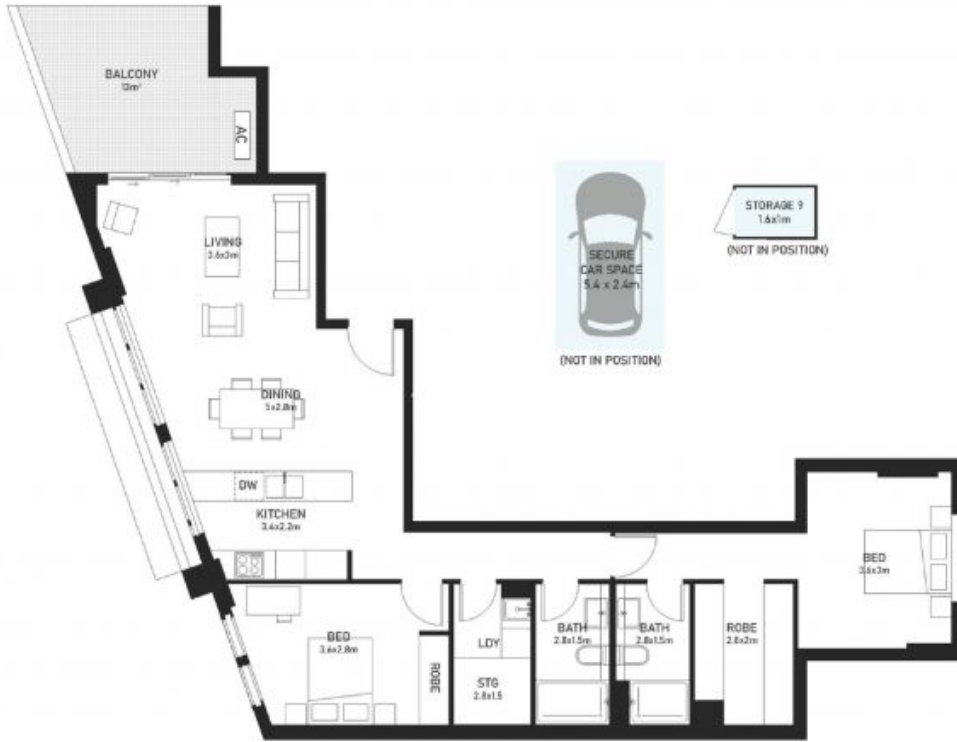

Price:

Sold

**Marshall Cobb**

0412 333 469

**Pamela Cook**

0402 167 133

Apartment 401  
 2 Bedrooms, 2 Bathrooms, level 4,  
 250 Georges River Road, Croydon Park

Unit Area (internal) 87m<sup>2</sup>  
 External Area (balcony) 13m<sup>2</sup>  
 Car Space 1