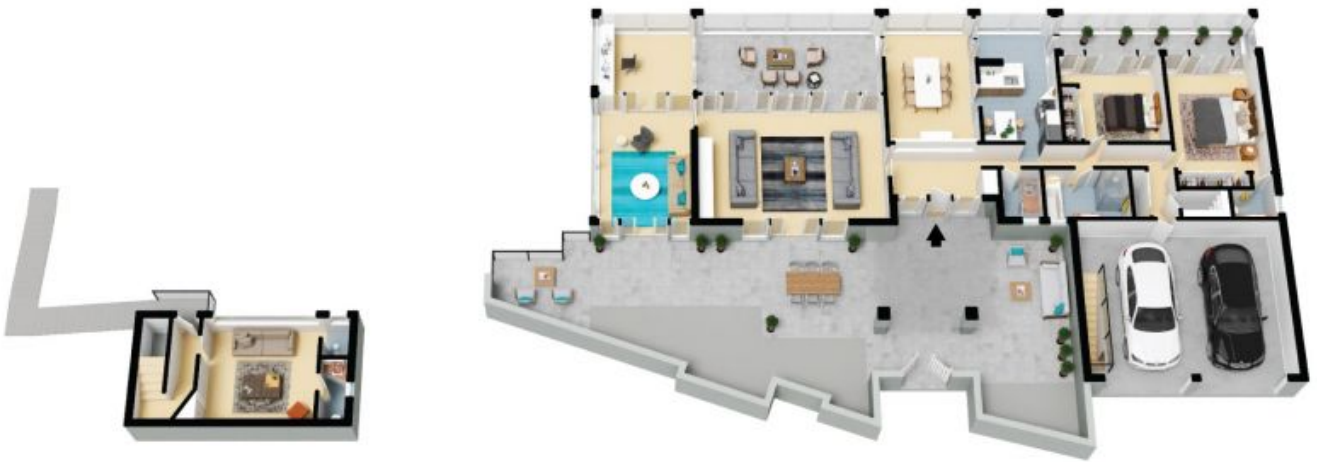

0411 818 093

Lauren Sudol

0438 138 675

The site plan and floor plan are not to scale; measurements are indicative and in metres. Bushes and trees are placed for illustration purposes. Plans should not be relied on. Interested parties should make and rely on their own enquiries. All other information provided has been collected from reliable sources but cannot be guaranteed for accuracy.

15 Edgecliffe Esplanade
Seaforth

The floor plan is not to scale; measurements are indicative and in metres. All features included in this 3D plan are for inspiration purposes only. This is not an exact replica of the property or the position of exterior elements. Plans should not be relied on. Interested parties should make and rely on their own enquiries.