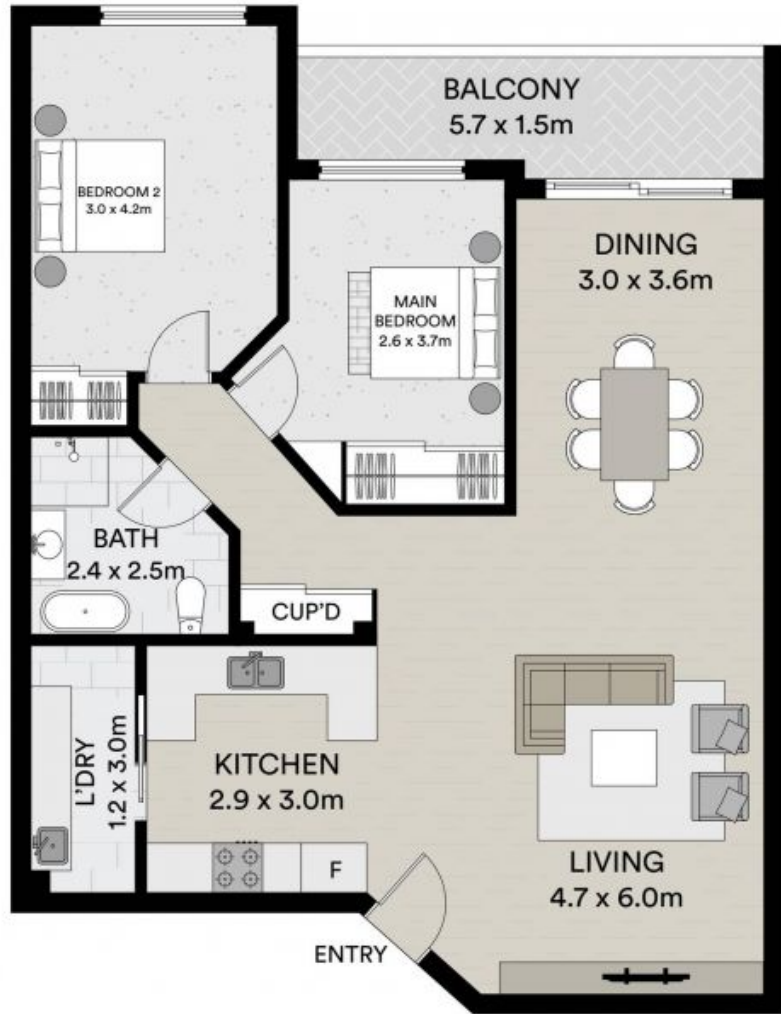

16/18-20 Norfolk Street Liverpool, NSW 2 1 1

**Sold by Thai Tran & Frank Bartolone**

Enviably located in the heart of Liverpool, this well kept renovated apartment promises a modern lifestyle of absolute convenience. Enjoy living with friendly neighbours in a dual level block, with Westfield, restaurants and the station just a walk away.

**Thai Tran**  
0416 218 918

**Frank Bartolone**  
0411 477 758

**SECOND FLOOR**

All information contained in this document is from sources we believe to be accurate, however we cannot guarantee its accuracy. Interested persons should make and rely on their own enquiries in relation to measurements, dimensions, layout, furniture and descriptions.