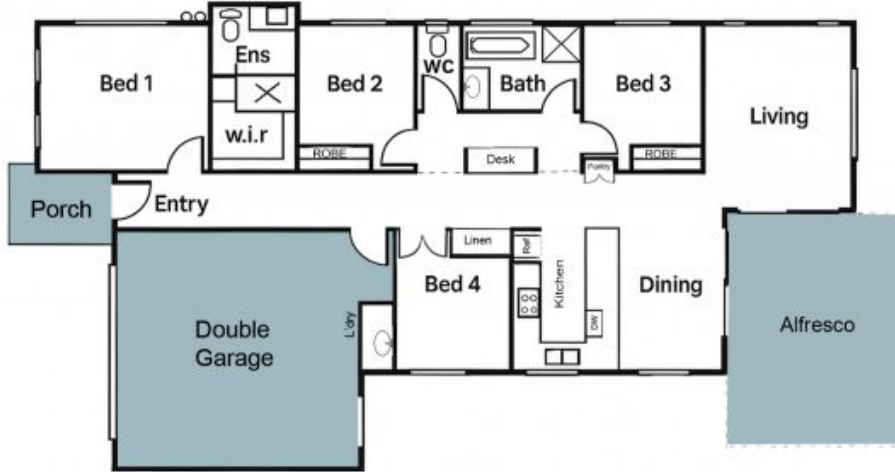

25 Honeyeater Crescent,
Dakabin

Floor Plan

The plans shown are for presentation purposes only and not part of any legal document or file. They are subject to errors, omissions, inaccuracies and should not be used as a sale and accurate reference. Interested parties should make their own inquiries using independent sources.