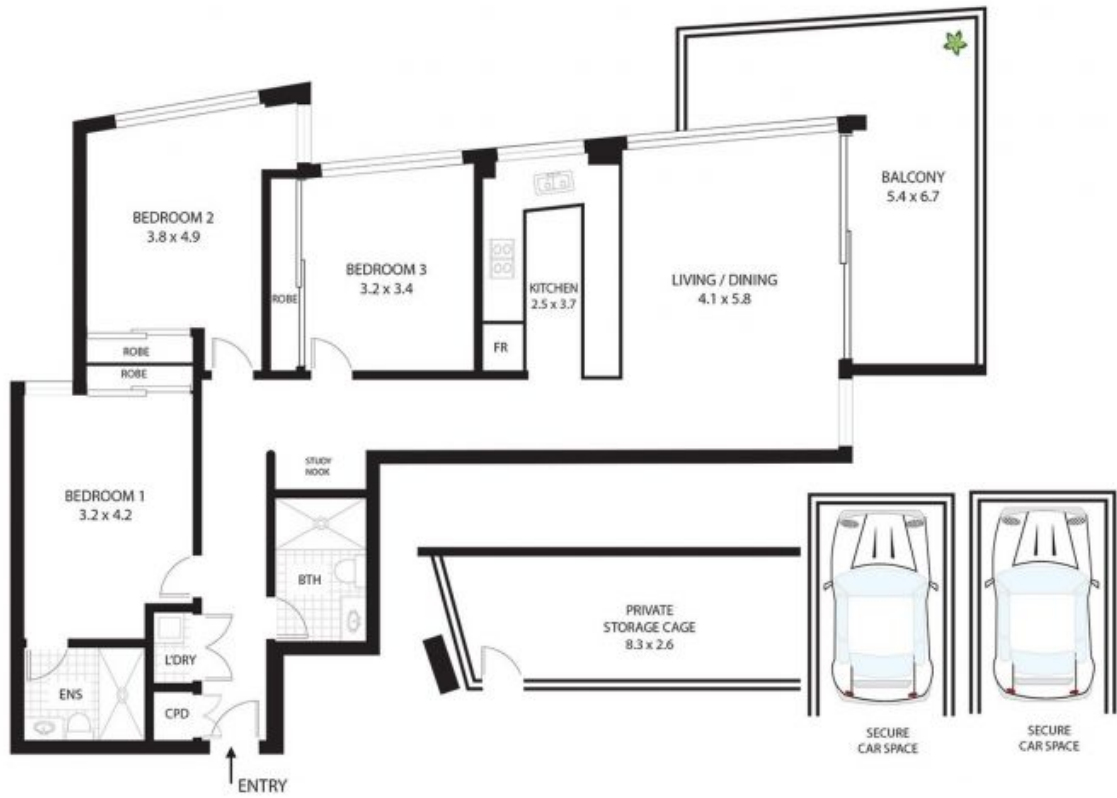

Penelope Lovell

0432 594 371

32/447 Pacific Hwy, Asquith

All measurements are approximate only. Plan is provided as an indication of layout