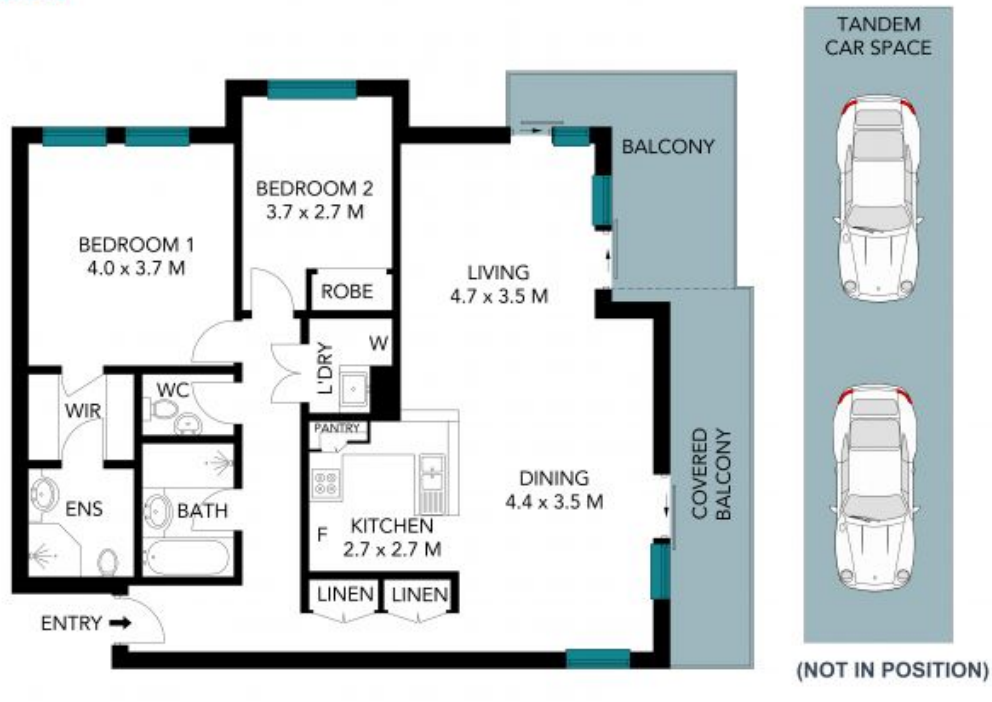

0421 882 541

33/25 Carters Lane
Fairy Meadow

The site plan and floor plan are not to scale; measurements are indicative and in metres. Bushes and trees are placed for illustration purposes. Plans should not be relied on. Interested parties should make and rely on their own enquiries. All other information provided has been collected from reliable sources but cannot be guaranteed for accuracy.