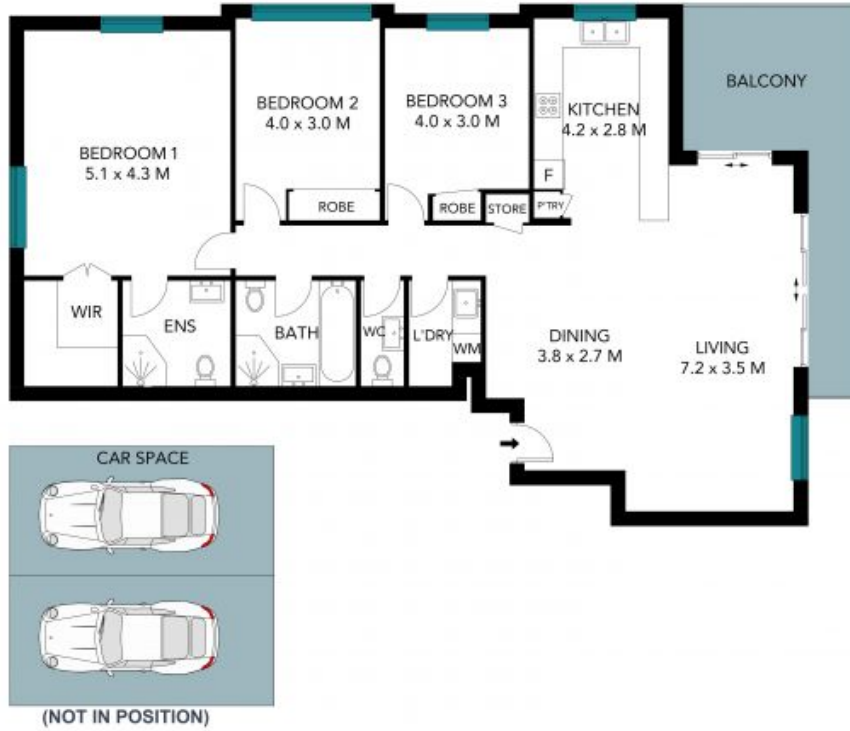

41/25 Carters Lane Fairy Meadow, NSW

3 2 2

SOLD BY STONE REAL ESTATE | JAMIE PEREIRA & YENSON MUI

Price: \$930,000

Grand penthouse-style executive living

Jamie Pereira

0447 379 080

Yenson Mui

0421 882 541

41/25 Carters Lane
Fairy Meadow

The site plan and floor plan are not to scale; measurements are indicative and in metres. Bushes and trees are placed for illustration purposes. Plans should not be relied on. Interested parties should make and rely on their own enquiries. All other information provided has been collected from reliable sources but cannot be guaranteed for accuracy.