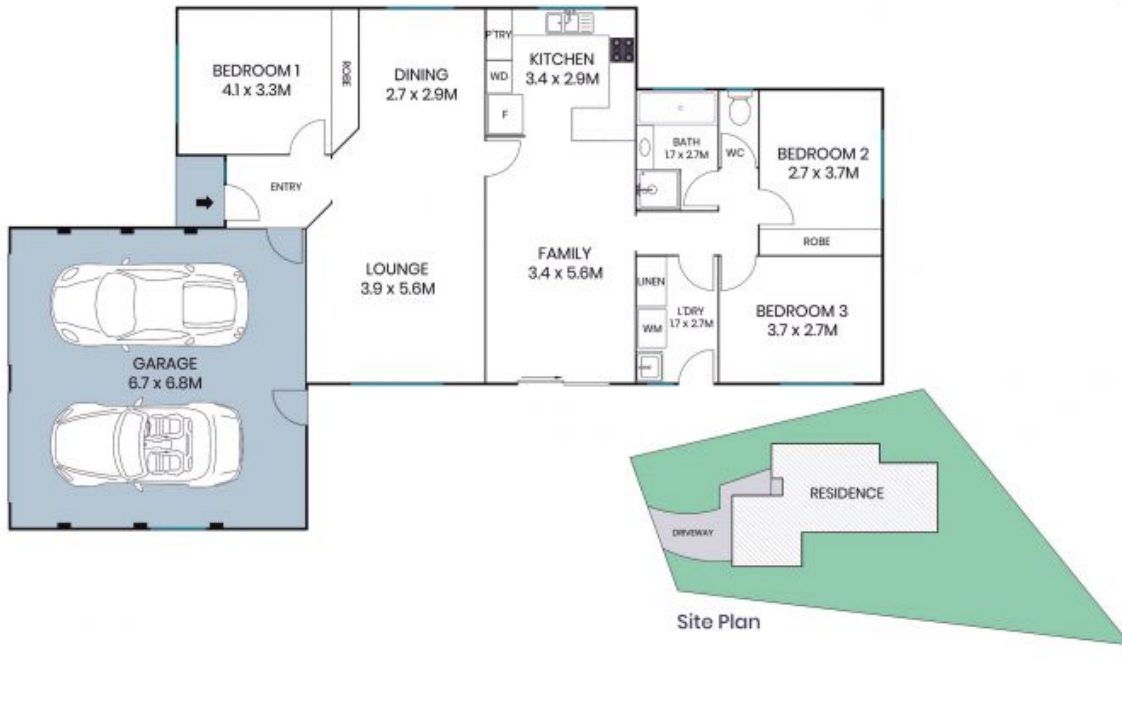

19 Archel Place Palmerston, ACT

Ready for Life's Moments

Discover

Tucked away at the end of a quiet cul de sac, 19 Archel Place is more than just a house ? it's a place where family life flourishes and memories are made. Set on a generous 720sqm block that backs onto peaceful greenspace, this is a home that balances everyday convenience with space to entertain, relax and grow.

Price:

Contact Agent

Sam Dyne

0488 689 525

19 Archel Place
Palmerston

The site plan and floor plan are not to scale; measurements are indicative and in metres. Bushes and trees are placed for illustration purposes. Plans should not be relied on. Interested parties should make and rely on their own enquiries. All other information provided has been collected from reliable sources but cannot be guaranteed for accuracy.

19 Archel Place
Palmerston

The floor plan is not to scale; measurements are indicative and in metres. All features included in this 3D plan are for inspiration purposes only. This is not an exact replica of the property or the position of exterior elements. Plans should not be relied on. Interested parties should make and rely on their own enquiries.