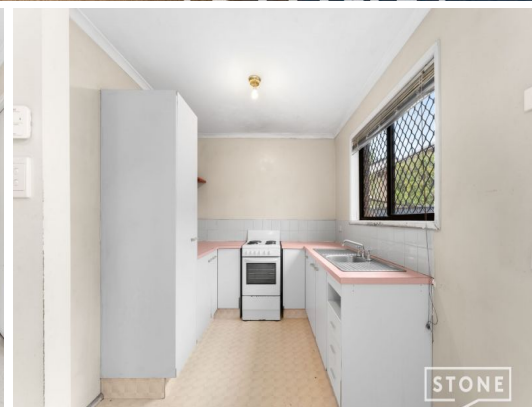

STONE

STONE

STONE

52/28 Chambers Flat Road Waterford West, QLD

STONE REAL ESTATE LOGAN & IBRAHIM SULVIC  
SOLD?

Price:

\$489,000

SOLD by IBRAHIM SULVIC | 0421 564 841  
- | 52/28 Chambers Flat Road, Waterford West | -