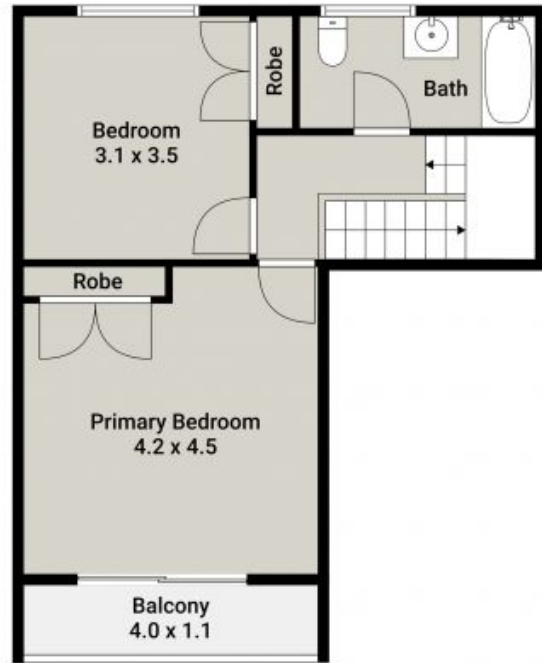

Second Floor

UNIT 52, 28 CHAMBERS FLAT RD, WATERFORD WEST

INTERNAL | 98m²
EXTERNAL | 27m²
TOTAL | 125m²