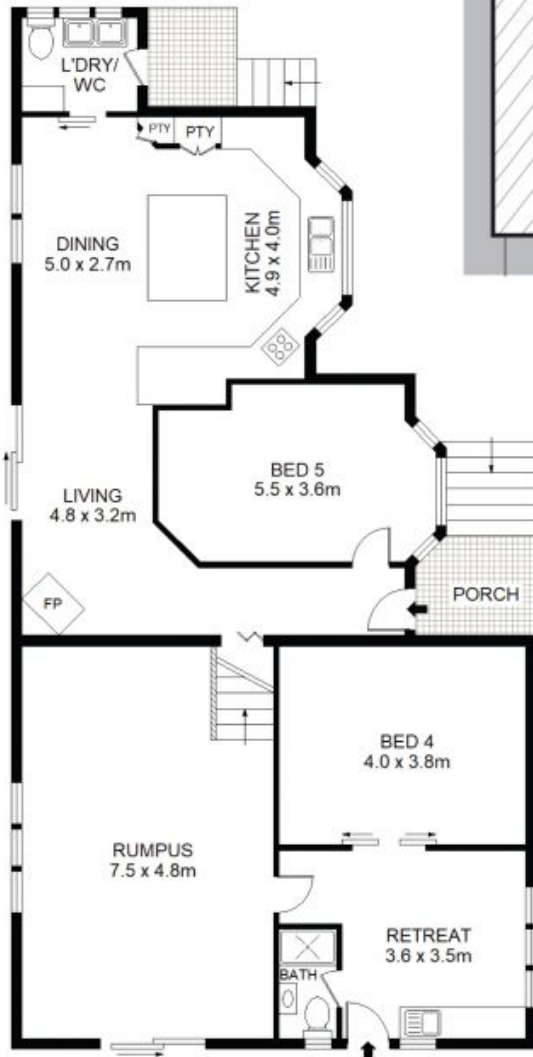

ENTRY LEVEL