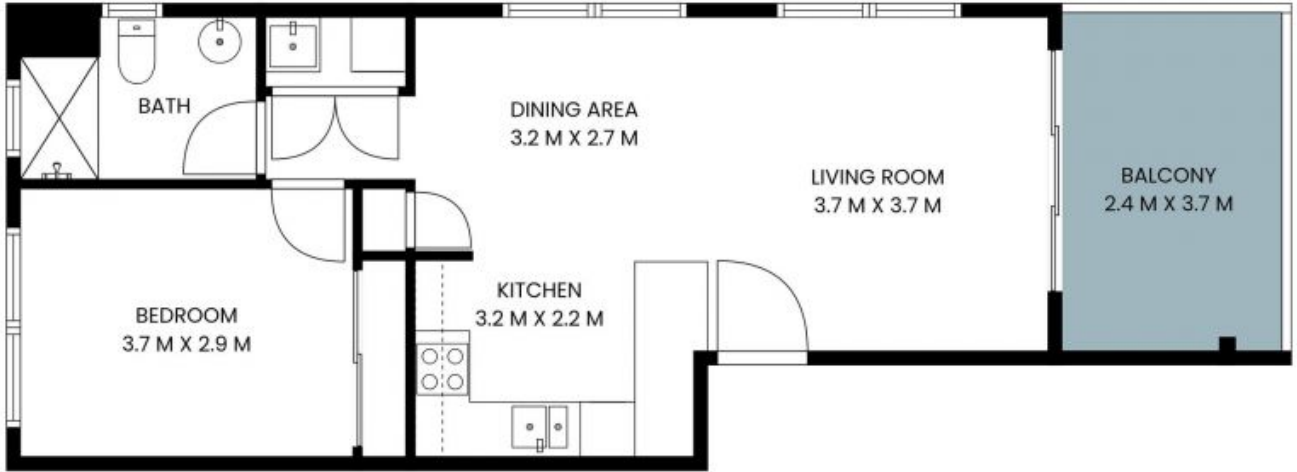

41/75 Elizabeth Jolley Crescent Franklin, ACT

1 1 1

One bedroom apartment within steps to light rail stop!

Perfectly positioned in the heart of Franklin, this one-bedroom apartment offers comfortable and low-maintenance living in a convenient location. The light-filled open plan living and dining area flows effortlessly onto a balcony, ideal for relaxing or entertaining.

Price: \$440 per week

Bond: \$1,760

Available Date: 20/10/2025

Tahlia Dal Broi

6253 8220

The Floor Plan is Not To Scale; Measurements Are Indicative And In Metres. Plans Should Not Be Relied On.