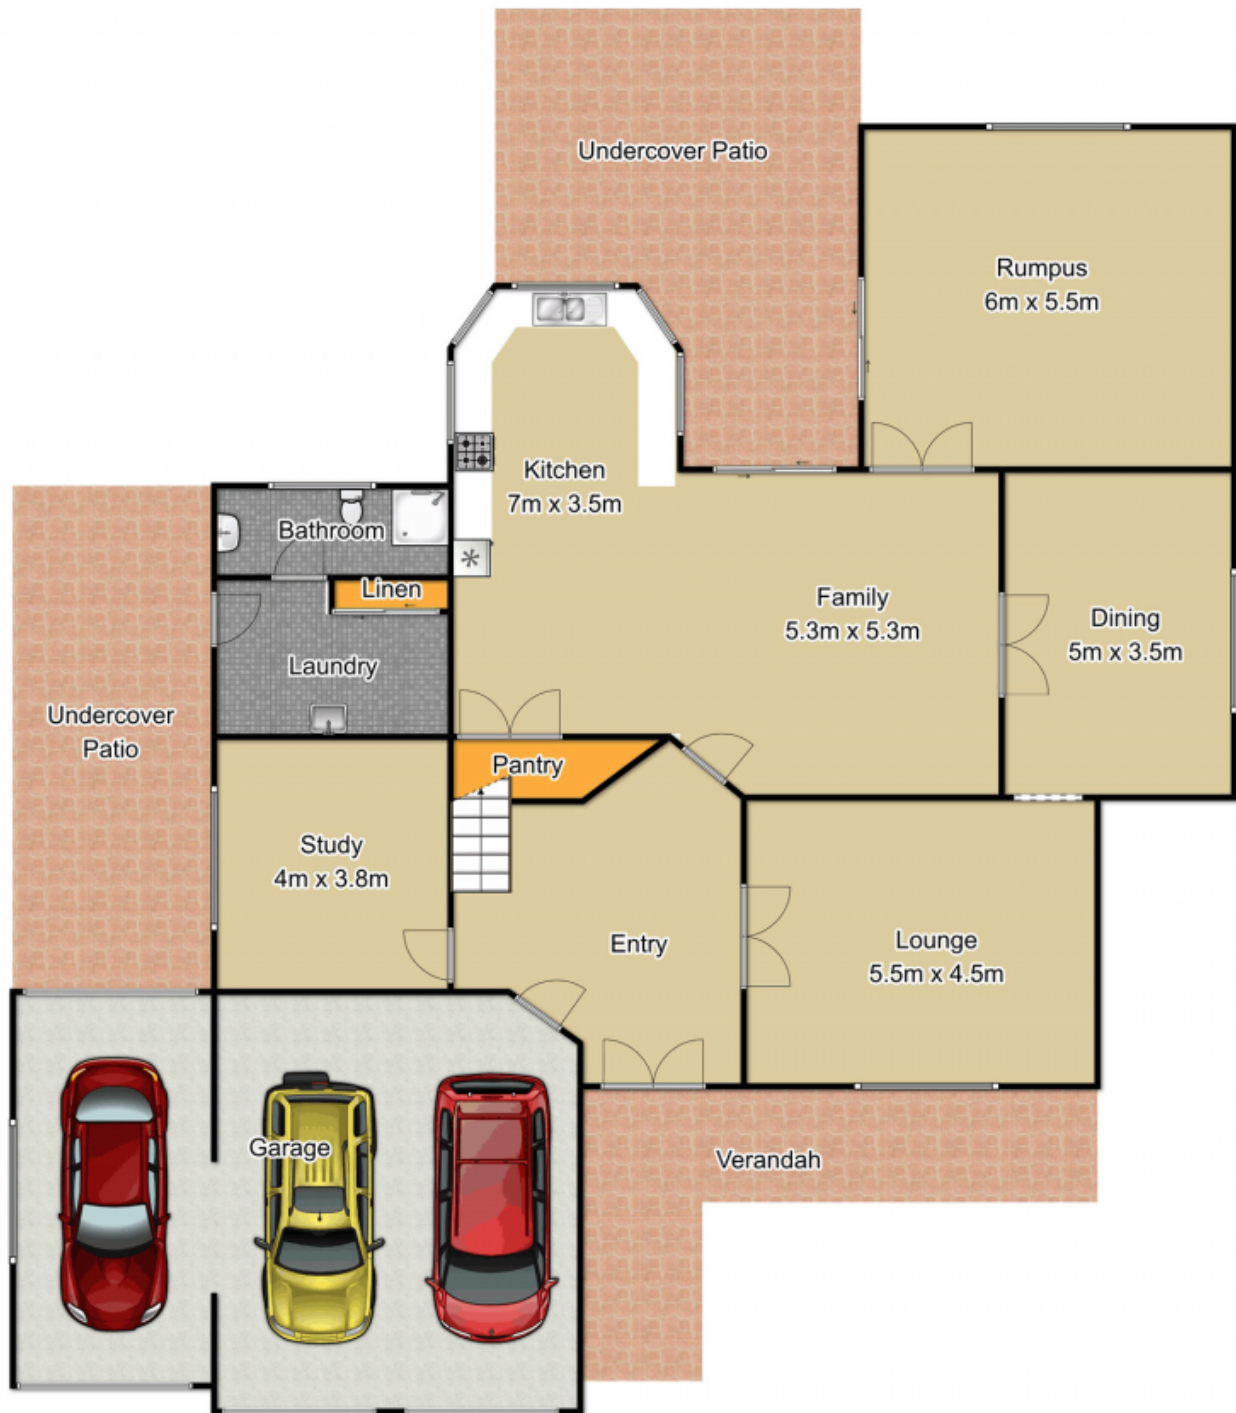

STONE

5 Gardenia Place Castle Hill, NSW

5 

3 

3 

Leased at first open home

Welcome to this much loved family home nestled on a manicured garden block in the exclusive position that is Castlewood Estate. This home has all the room for you and your family.

Price: \$950 per week

Bond: \$3,800

Available Date: 08/12/2018

Stone Beecroft | Castle

02 8866 1500

Hill | Epping

Ground Floor

Ground Floor