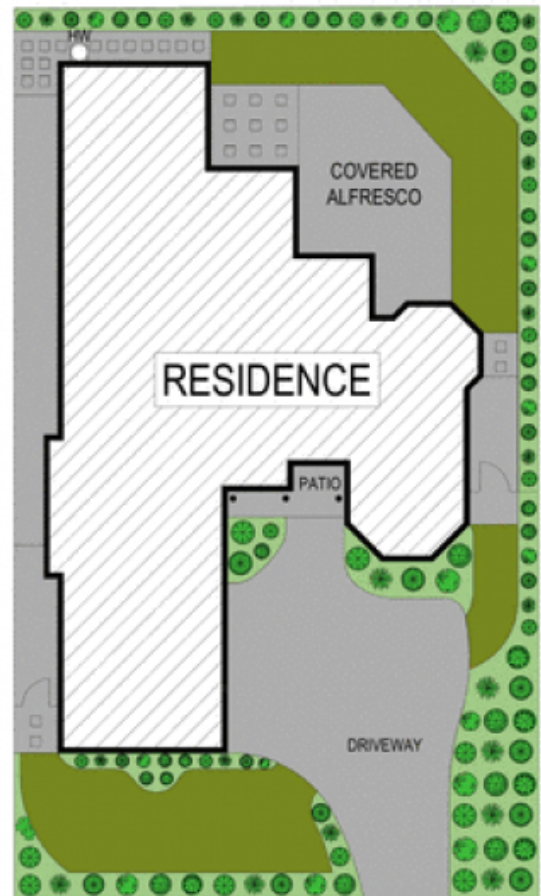

14 Brandon Grove KELLYVILLE, NSW

Timeless Elegance

Price: \$1,200,000

Stone Beecroft | Castle

02 8866 1500  
Hill | Epping

# 14 Brandon Grove, Kellyville

Site Plan

DISCLAIMER  
DIMENSIONS ARE APPROXIMATE AND SHOULD ONLY BE USED AS A GUIDE.  
THEY ARE NOT TO SCALE AND NO LIABILITY WILL BE ACCEPTED.