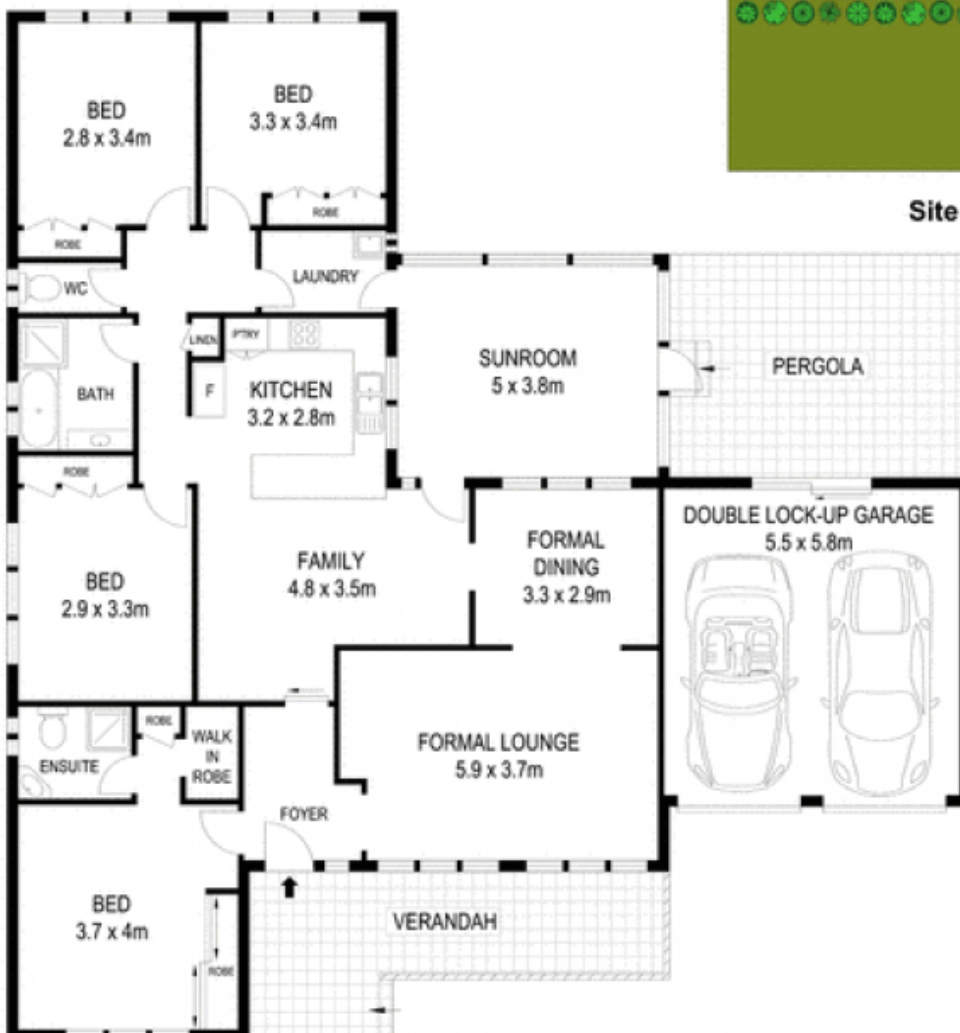

3 Mediati Avenue KELLYVILLE, NSW

4

2

2

Desirable Family Home in a Suburban Setting

Lifestyle: Introducing an inviting, single-level family home set within an appealing residential setting alongside a fantastic family-friendly park. Highlights include a wonderful sun room ideal for entertaining and generous lawn spaces to the front and rear of the property. Peacefully situated within a quiet locale with city bus, sought after schools and local shopping villages nearby. A more convenient location is hard to find!

Price: \$1,000,000

Stone Beecroft | Castle

02 8866 1500

Hill | Epping

3 Mediati Avenue, Kellyville

Site Plan

DISCLAIMER
DIMENSIONS ARE APPROXIMATE AND SHOULD ONLY BE USED AS A GUIDE.
THEY ARE NOT TO SCALE AND NO LIABILITY WILL BE ACCEPTED.