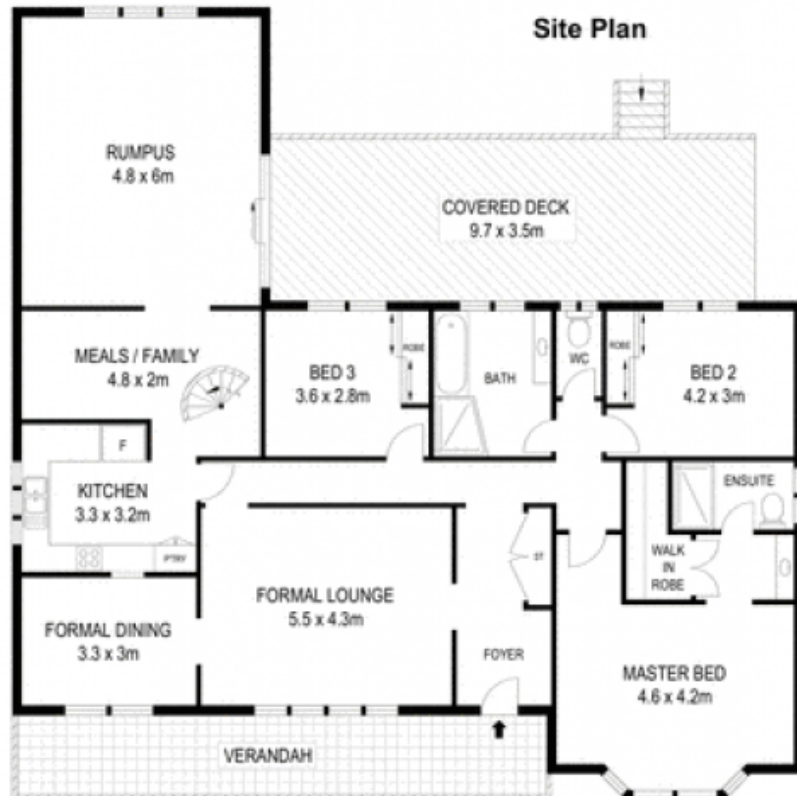

02 8866 1500

Hill | Epping

70 Brucedale Drive, Baulkham Hills

Site Plan

Lower Level

Entry Level

DISCLAIMER
DIMENSIONS ARE APPROXIMATE AND SHOULD ONLY BE USED AS A GUIDE.
THEY ARE NOT TO SCALE AND NO LIABILITY WILL BE ACCEPTED.