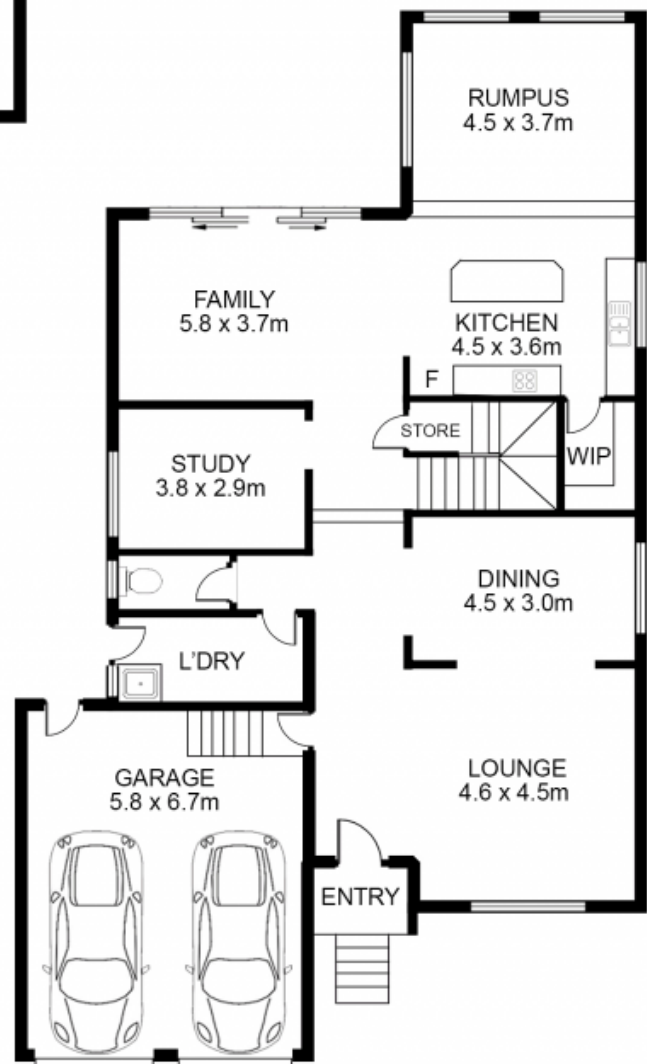

20 Mardi Circuit, Kellyville

DISCLAIMER
DIMENSIONS ARE APPROXIMATE AND SHOULD ONLY BE USED AS A GUIDE.
THEY ARE NOT TO SCALE AND NO LIABILITY WILL BE ACCEPTED.