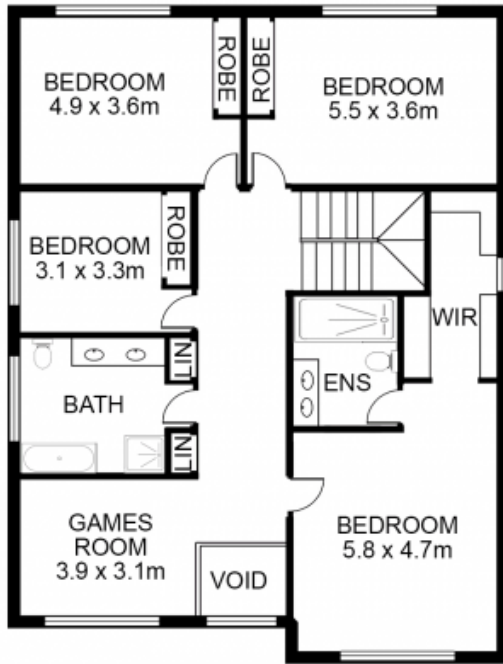

20 Mardi Circuit, Kellyville

DISCLAIMER
DIMENSIONS ARE APPROXIMATE AND SHOULD ONLY BE USED AS A GUIDE.
THEY ARE NOT TO SCALE AND NO LIABILITY WILL BE ACCEPTED.