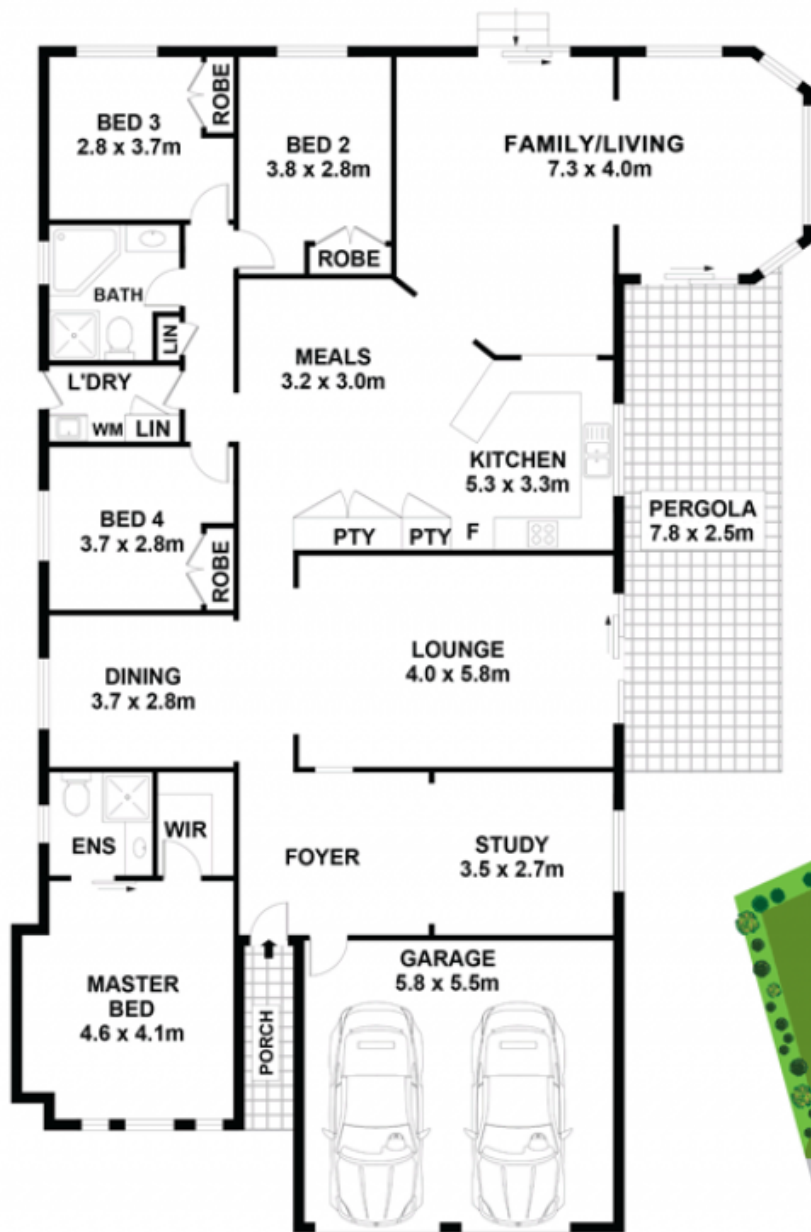

02 8866 1500

Hill | Epping

SITE PLAN (NOT TO SCALE)

22 Horizons Pl Kellyville

DISCLAIMER

DIMENSIONS ARE APPROXIMATE AND SHOULD ONLY BE USED AS A GUIDE
THEY ARE NOT TO SCALE AND NO LIABILITY WILL BE ACCEPTED