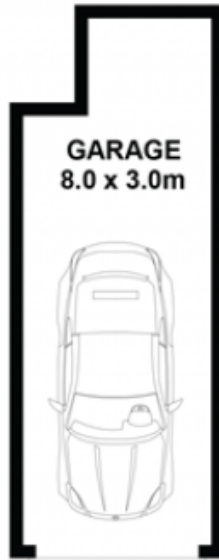

7/10 Elizabeth Street PARRAMATTA, NSW

3  1  1 

Top Floor Apartment, Walk To CBD

Price: \$650,000

Stone Beecroft | Castle

02 8866 1500

Hill | Epping

7/10 Elizabeth Street Parramatta

DISCLAIMER

DIMENSIONS ARE APPROXIMATE AND SHOULD ONLY BE USED AS A GUIDE
THEY ARE NOT TO SCALE AND NO LIABILITY WILL BE ACCEPTED