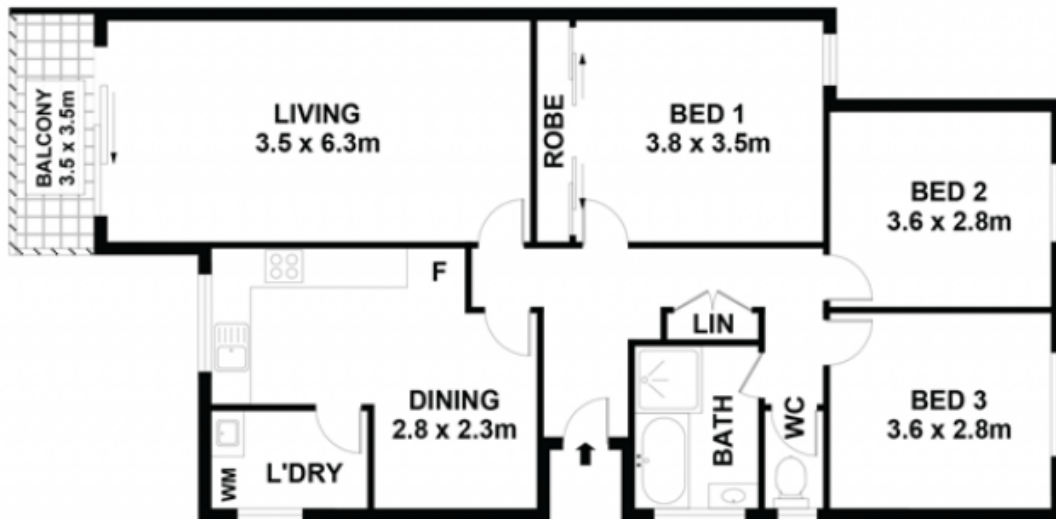

7/10 Elizabeth Street PARRAMATTA, NSW

3  1  1 

Top Floor Apartment, Walk To CBD

Price: \$650,000

Stone Beecroft | Castle

02 8866 1500

Hill | Epping

7/10 Elizabeth Street Parramatta

DISCLAIMER

DIMENSIONS ARE APPROXIMATE AND SHOULD ONLY BE USED AS A GUIDE
THEY ARE NOT TO SCALE AND NO LIABILITY WILL BE ACCEPTED