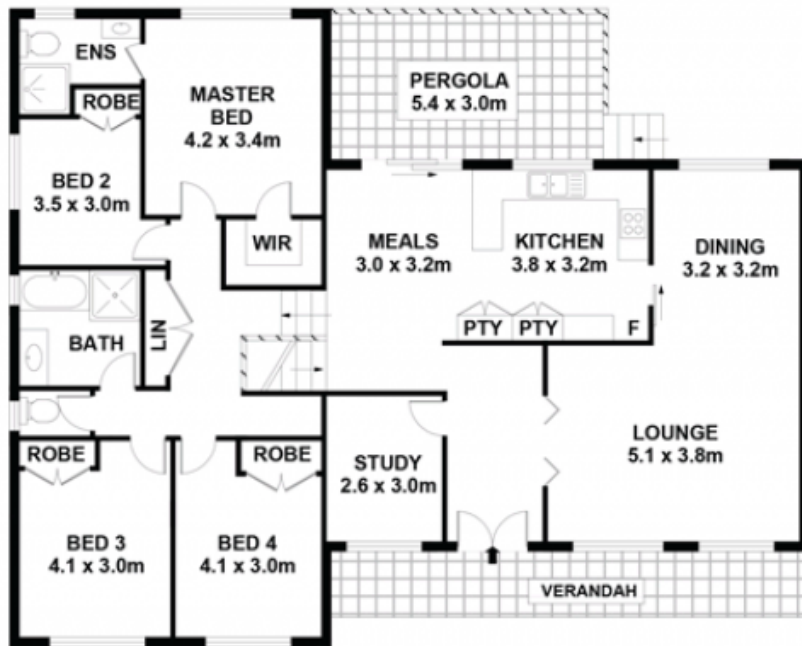

32 Battlement Crescent Castle Hill

DISCLAIMER

DIMENSIONS ARE APPROXIMATE AND SHOULD ONLY BE USED AS A GUIDE
THEY ARE NOT TO SCALE AND NO LIABILITY WILL BE ACCEPTED