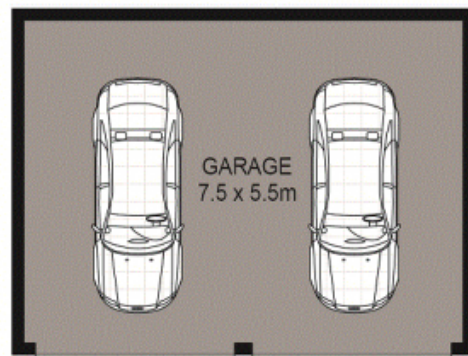

02 8866 1500

Hill | Epping

1001/ 12 PENNANT STREET, CASTLE HILL

DISCLAIMER:

PLANS SHOWN ARE FOR MARKETING PURPOSES ONLY. ALL DIMENSIONS ARE APPROXIMATE AND NOT TO SCALE. THEY ARE SUBJECT TO ERRORS AND INACCURACIES AND NO LIABILITY WILL BE ACCEPTED. INTERESTED PARTIES SHOULD MAKE THEIR OWN INQUIRIES.