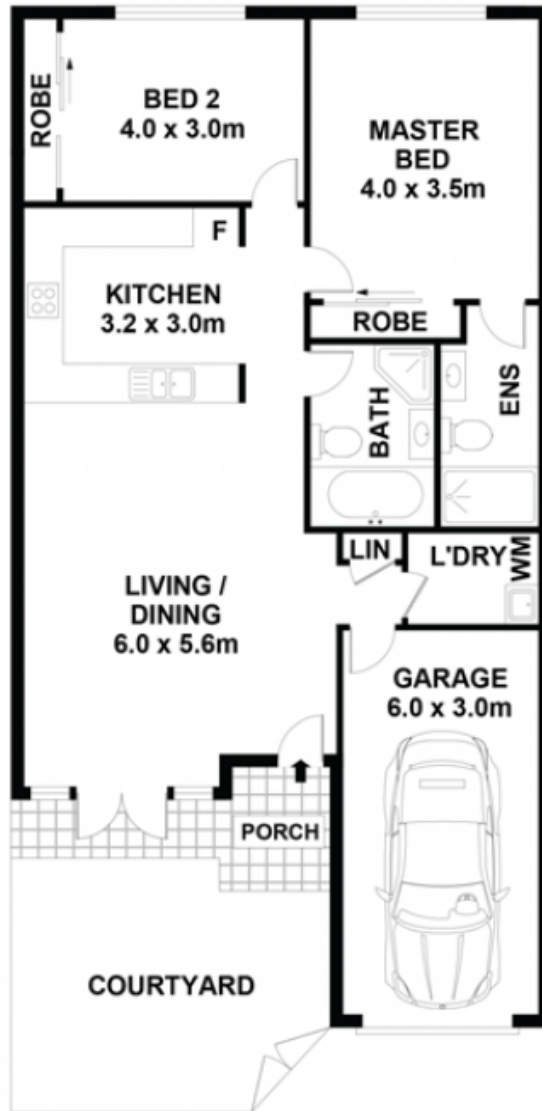

19/342 Old Northern Road Castle Hill

DISCLAIMER

DIMENSIONS ARE APPROXIMATE AND SHOULD ONLY BE USED AS A GUIDE
THEY ARE NOT TO SCALE AND NO LIABILITY WILL BE ACCEPTED