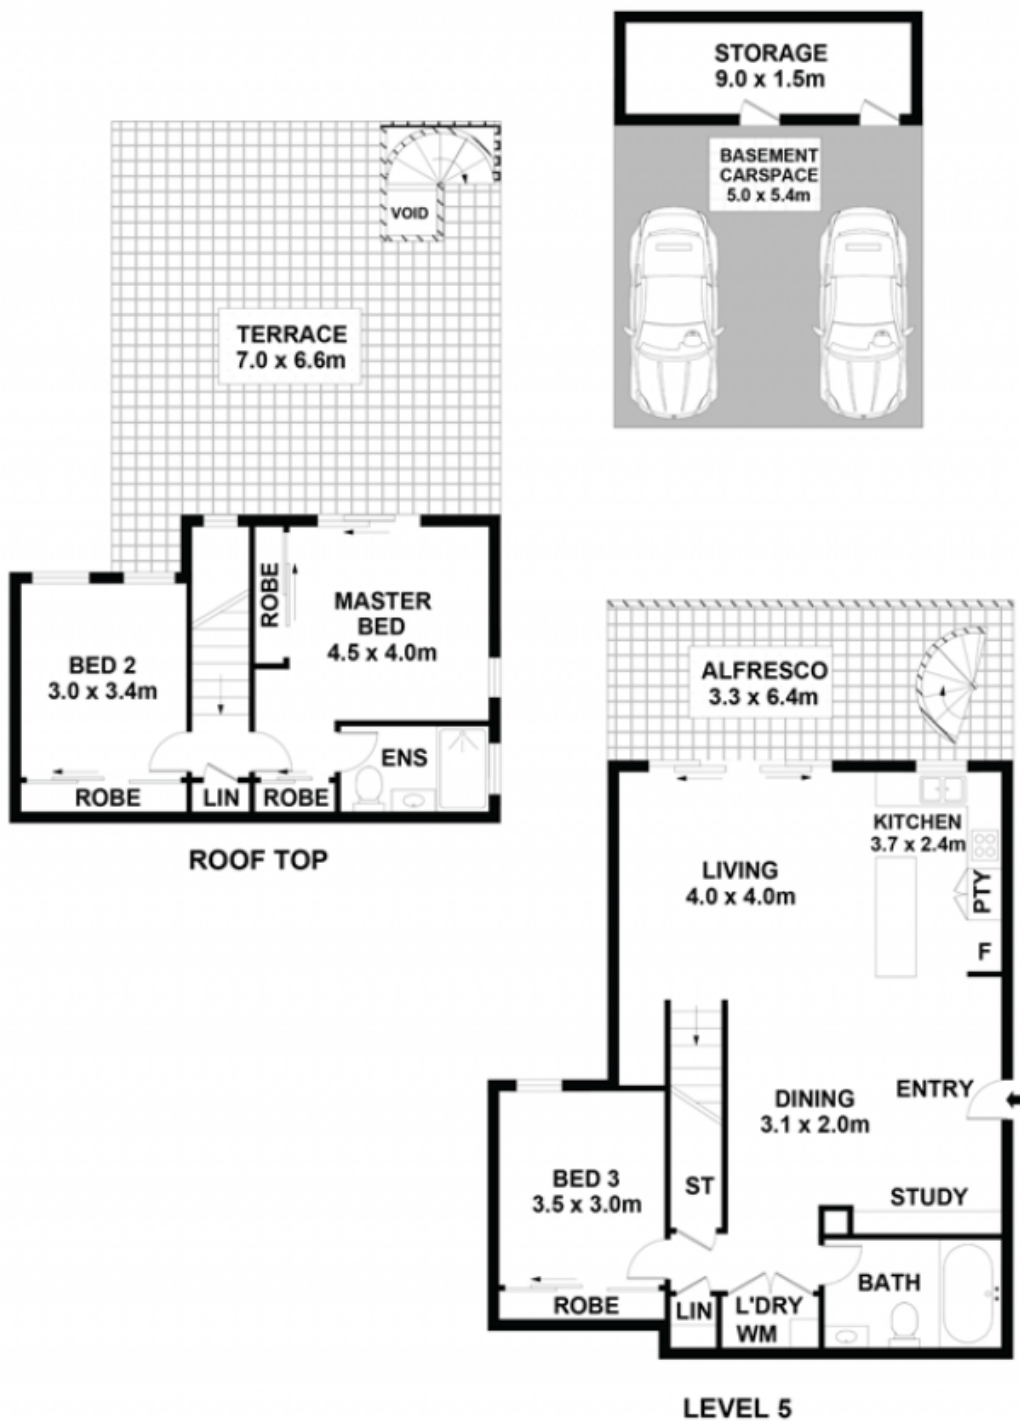

504/9 Winning Street Kellyville

DISCLAIMER

DIMENSIONS ARE APPROXIMATE AND SHOULD ONLY BE USED AS A GUIDE
THEY ARE NOT TO SCALE AND NO LIABILITY WILL BE ACCEPTED