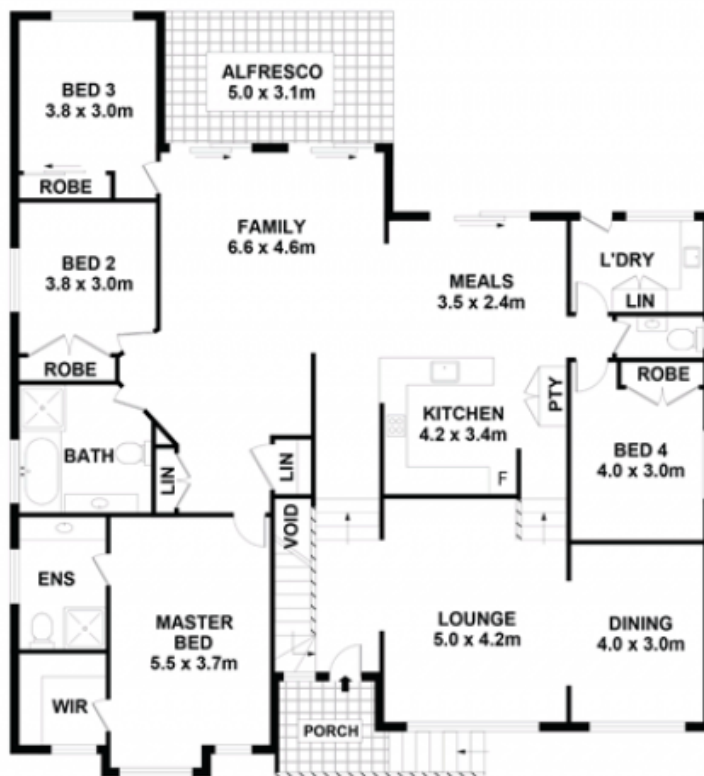

19 Harvard Circuit ROUSE HILL, NSW

4 2 2

SUPERBLY STYLISH RENOVATED SPLIT LEVEL

Lifestyle: Positioned in the ever-popular Highlands Ridge Estate, this stunning contemporary home has been blessed with a stylish renovation ready for its new owners to move in and enjoy. Sitting opposite a bushland reserve, the home's beautifully landscaped gardens provide wonderful street presence in this quiet and quality circuit. Freshly painted and carpeted in ultra-modern tones and with a brand new gourmet kitchen and renovated bathrooms, this stunning home stands out from the crowd with its versatile flowing floor plan designed for a comfortable modern lifestyle. Convenient to a choice of quality schools, shops, sporting grounds and future rail.

Price: \$980,000

Stone Beecroft | Castle

02 8866 1500
Hill | Epping

GROUND LEVEL

FIRST LEVEL

SITE PLAN (NOT TO SCALE)

19 Harvard Circuit Rouse Hill

DISCLAIMER

DIMENSIONS ARE APPROXIMATE AND SHOULD ONLY BE USED AS A GUIDE
THEY ARE NOT TO SCALE AND NO LIABILITY WILL BE ACCEPTED