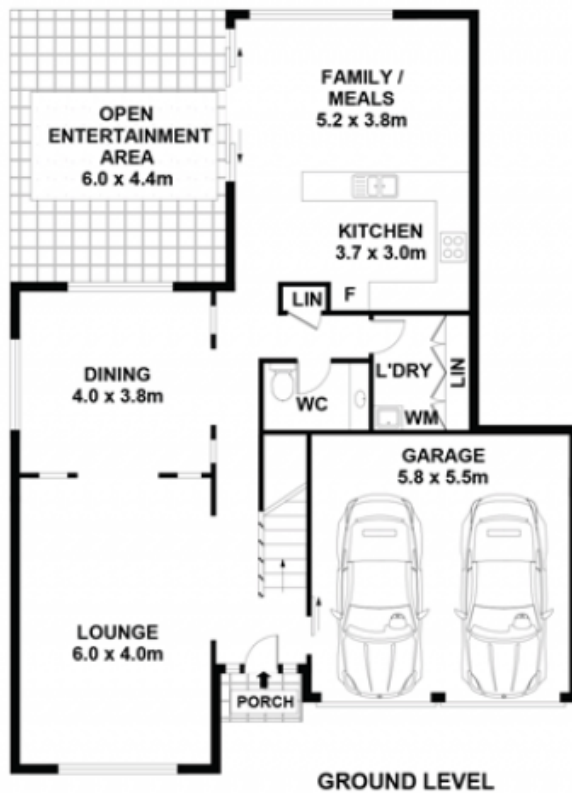

45 Seaford Circuit KELLYVILLE RIDGE, NSW

4 

2 

2 

Freshly Painted & Ready for Fabulous Family Living

Price:

CONTACT AGENT

Stone Beecroft | Castle

02 8866 1500

Hill | Epping

45 Seaford Circuit Kellyville Ridge

DISCLAIMER

DIMENSIONS ARE APPROXIMATE AND SHOULD ONLY BE USED AS A GUIDE
THEY ARE NOT TO SCALE AND NO LIABILITY WILL BE ACCEPTED