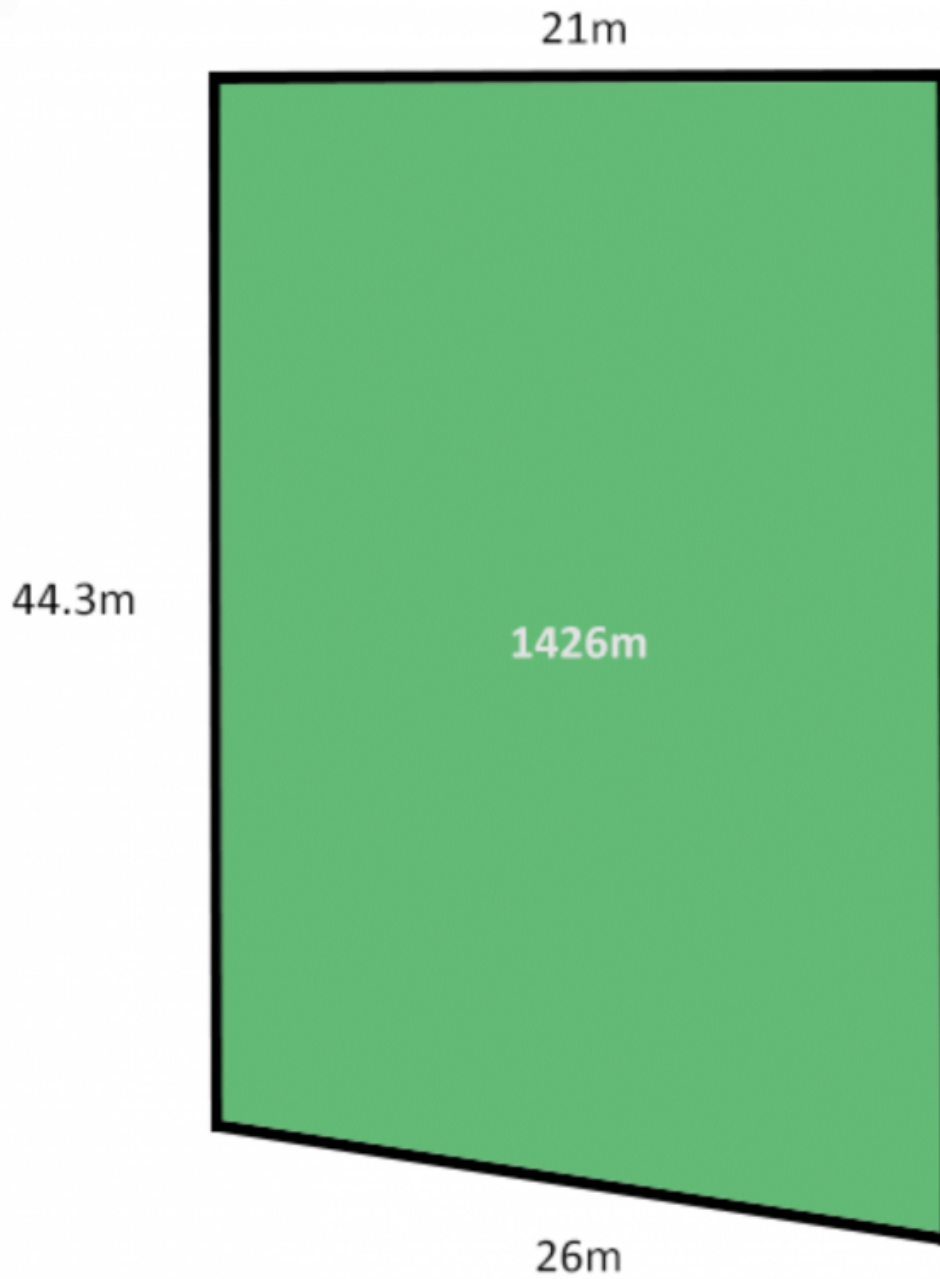

5 Gum Tree Place CASTLE HILL, NSW

Rare 1426m2 Block with an Exclusive Castle Hill Address

Price: \$1,085,000

Stone Beecroft | Castle

02 8866 1500

Hill | Epping

# 5 Gum Tree Place, Castle Hill

DISCLAIMER  
DIMENSIONS ARE APPROXIMATE AND SHOULD BE ONLY USED AS A GUIDE.  
THEY ARE NOT TO SCALE AND NO LIABILITY WILL BE ACCEPTED.