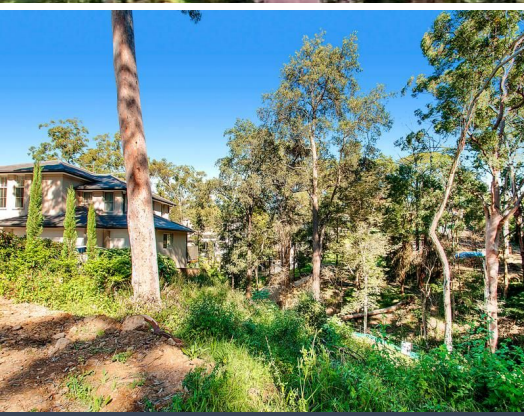

STONE

CASTLE HILL, NSW

So close but so quiet!

Price: \$795,000

Stone Beecroft | Castle

02 8866 1500

Hill | Epping