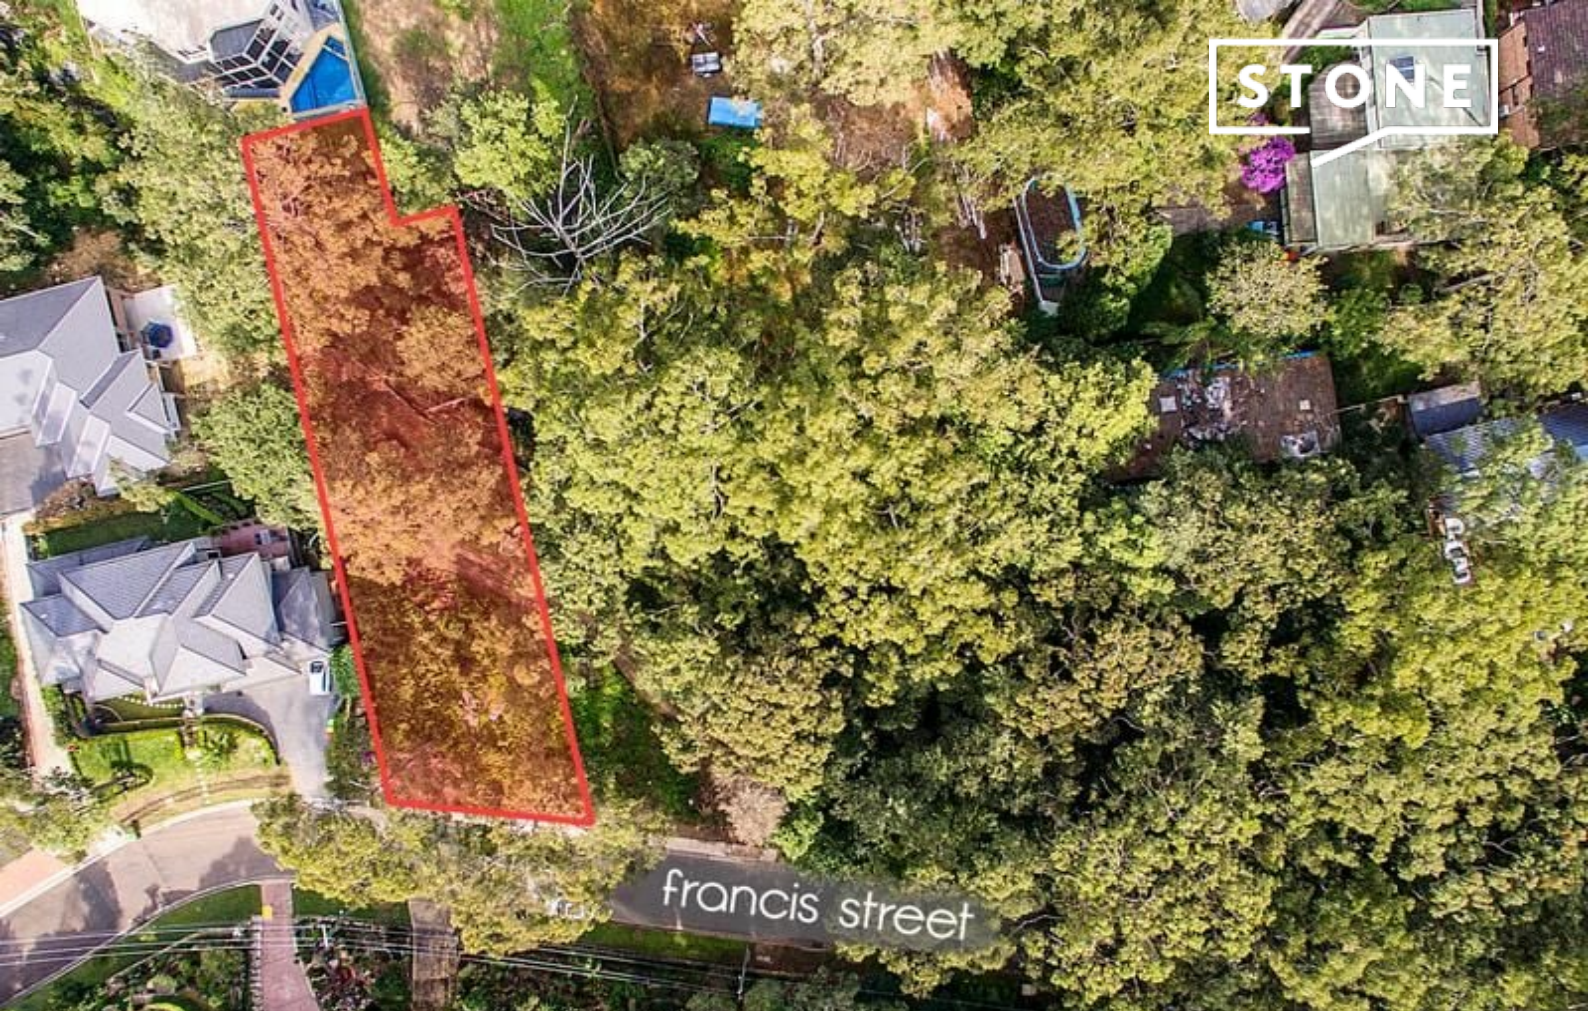

STONE

CASTLE HILL, NSW

So close but so quiet!

Price: \$795,000

Stone Beecroft | Castle

02 8866 1500

Hill | Epping