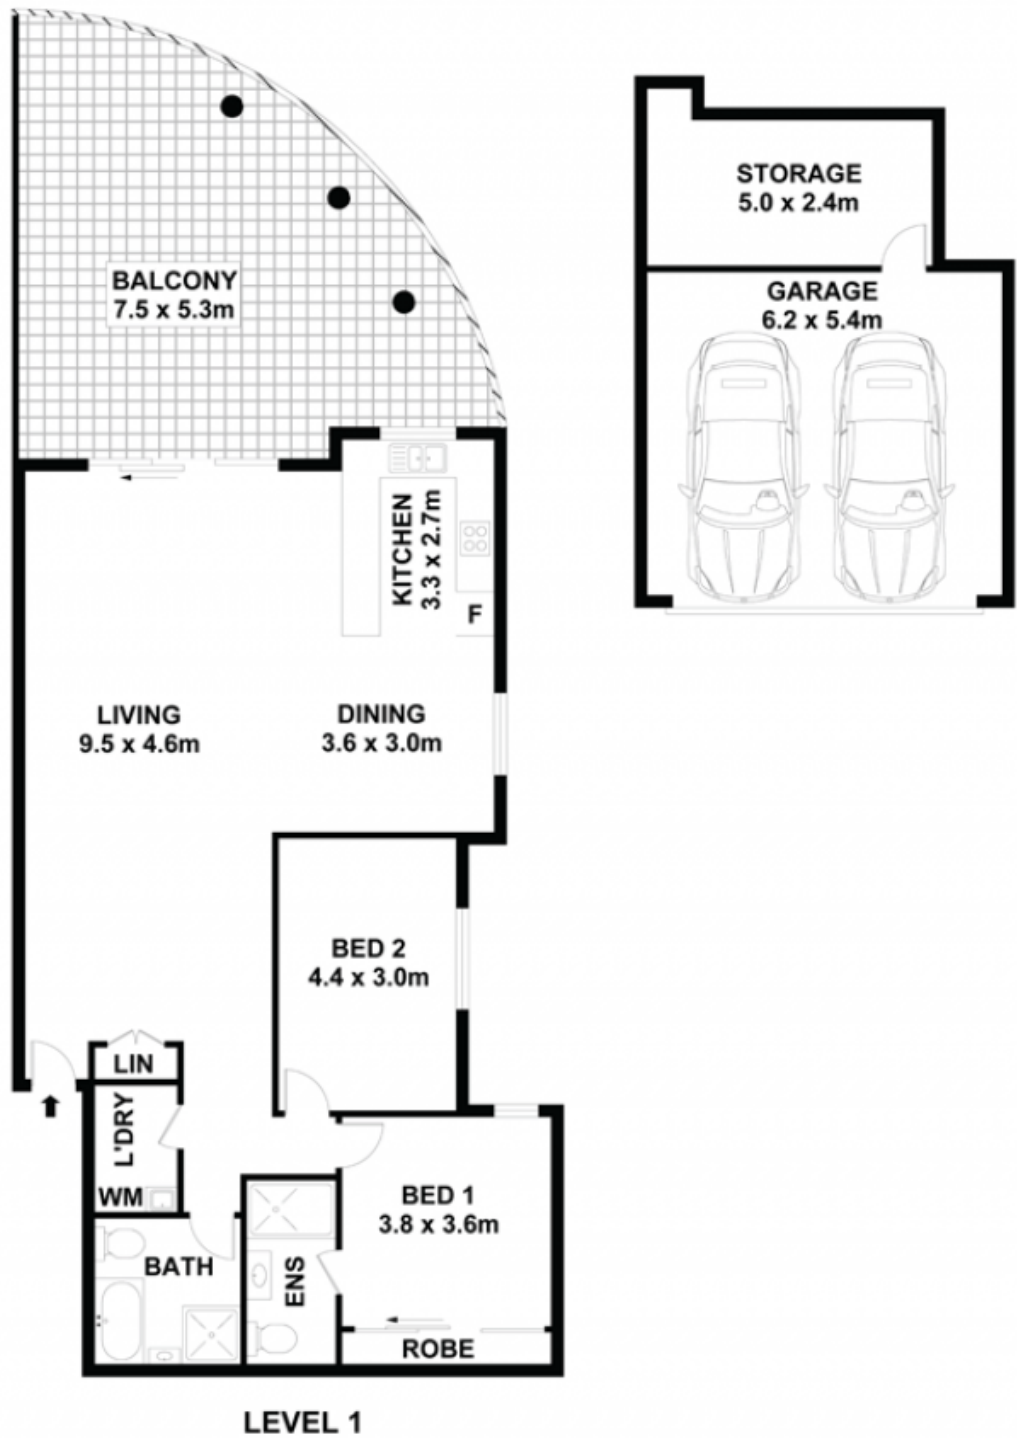

5/8-14 Mercer Street Castle Hill, NSW

2 

2 

2 

Enormous Entertainer in Ultra Convenient Location

Price:

\$830,000

Stone Beecroft | Castle

02 8866 1500

Hill | Epping

5/8-14 Mercer Street Castle Hill

DISCLAIMER

DIMENSIONS ARE APPROXIMATE AND SHOULD ONLY BE USED AS A GUIDE
THEY ARE NOT TO SCALE AND NO LIABILITY WILL BE ACCEPTED