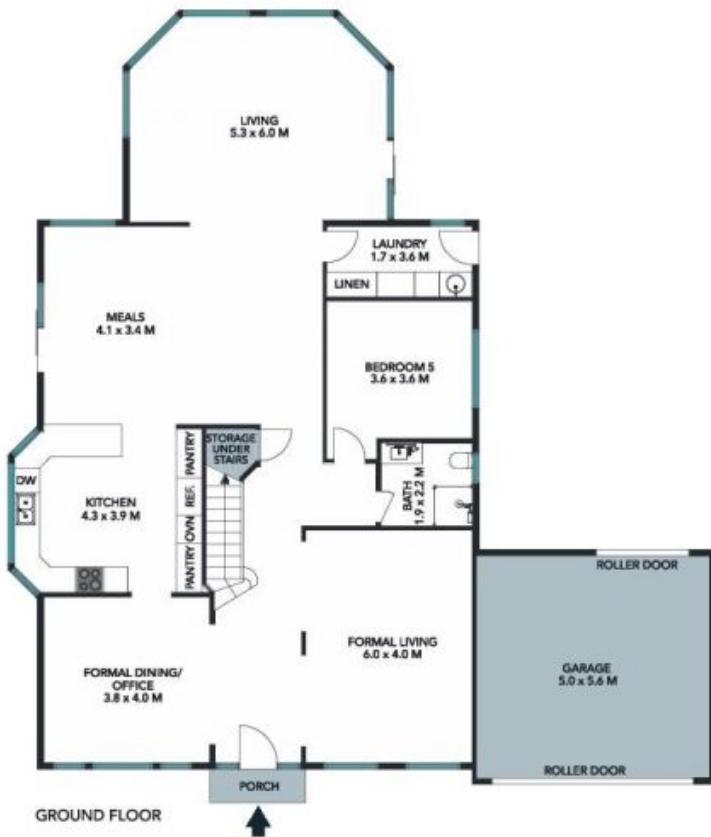

TOTAL LAND AREA : 713 SQM
TOTAL LIVING AREA : 390 SQM

Produced by DIAKRIT