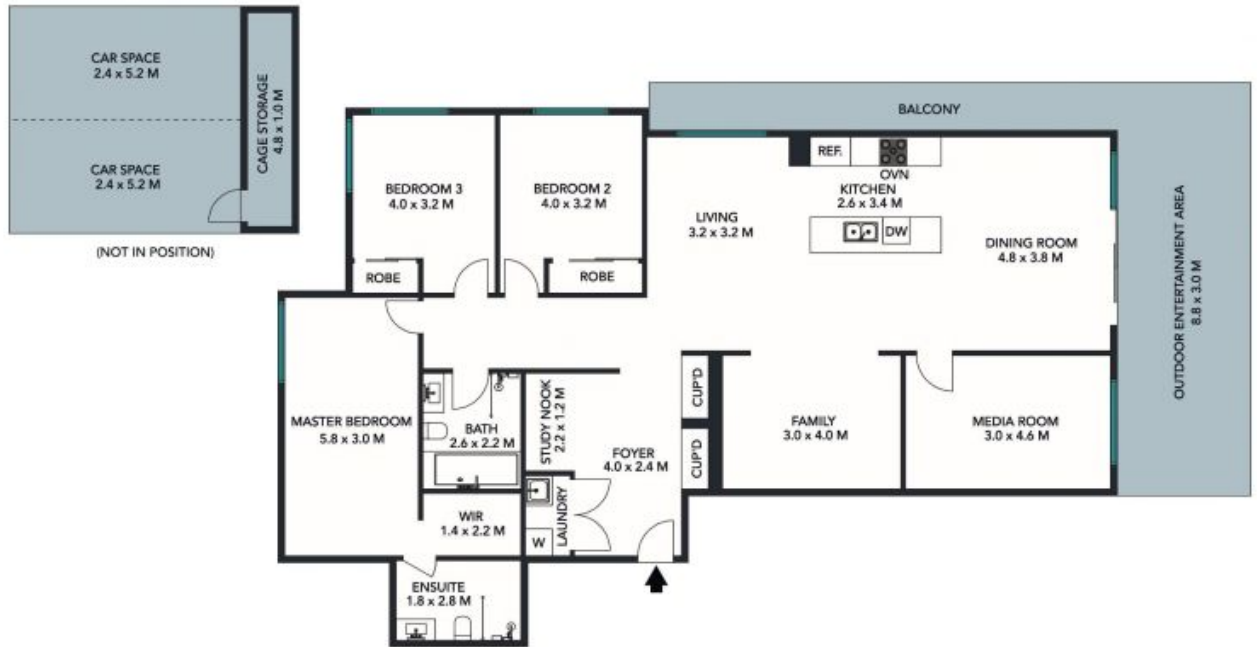

Produced by DIAKRIT