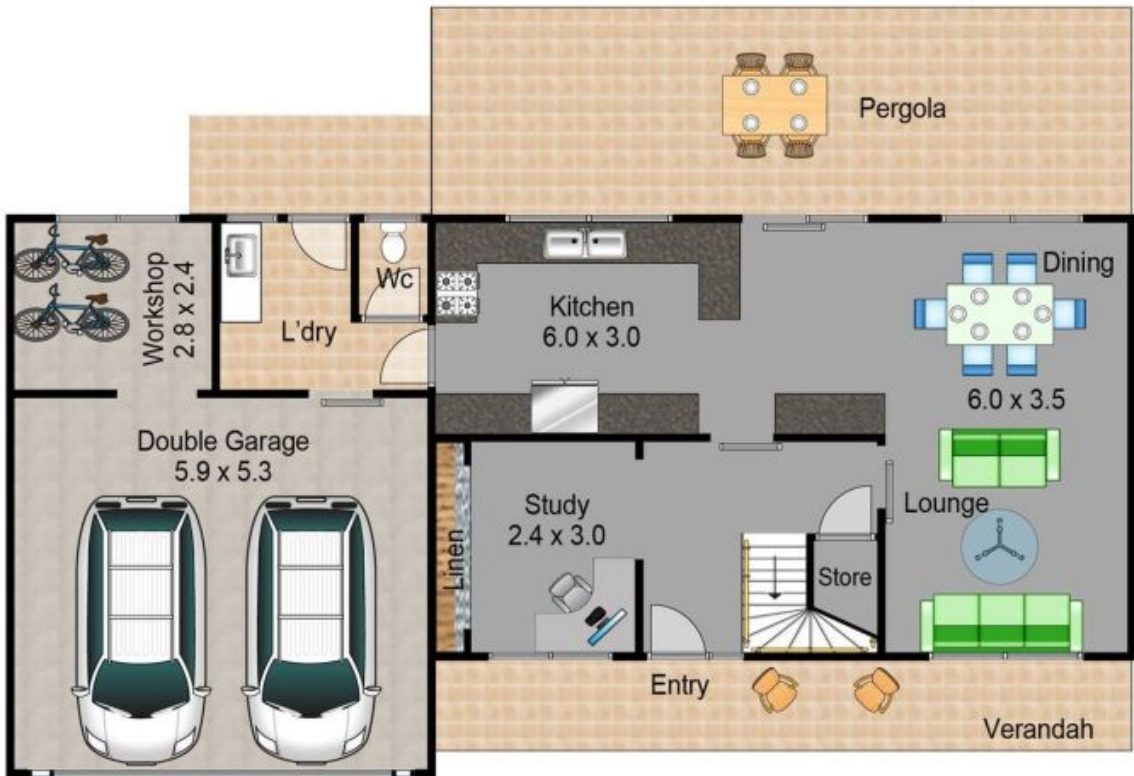

6 Brady Place Kellyville, NSW

3 2 2

Two Storey Family Home!

This three bedroom plus study, family home is situated in a quiet cul-de-sac within easy reach to schools, shops and city buses.

Price: Deposit Taken!

Bond: \$2,380

Available Date: 10/07/2020

Stone Beecroft | Castle

02 8866 1500

Hill | Epping

First Floor

Ground Floor