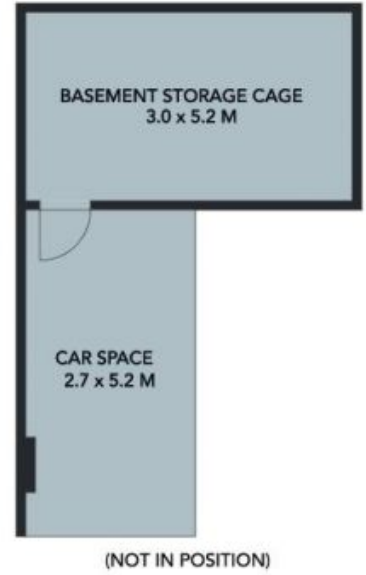

Price: DEPOSIT TAKEN
Available Date: 28/06/2021

Ashleigh Gray

02 8893 2222

TOTAL SQM ON TITLE : 94 SQM

Produced by DIAKRIT

Produced by DIAKRIT