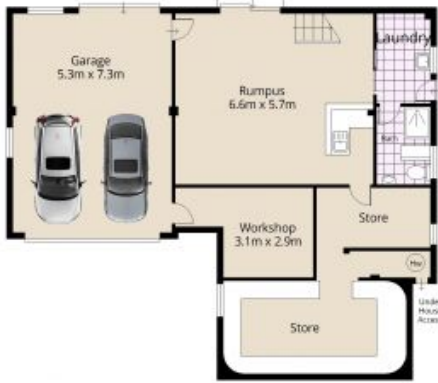

Ground Floor